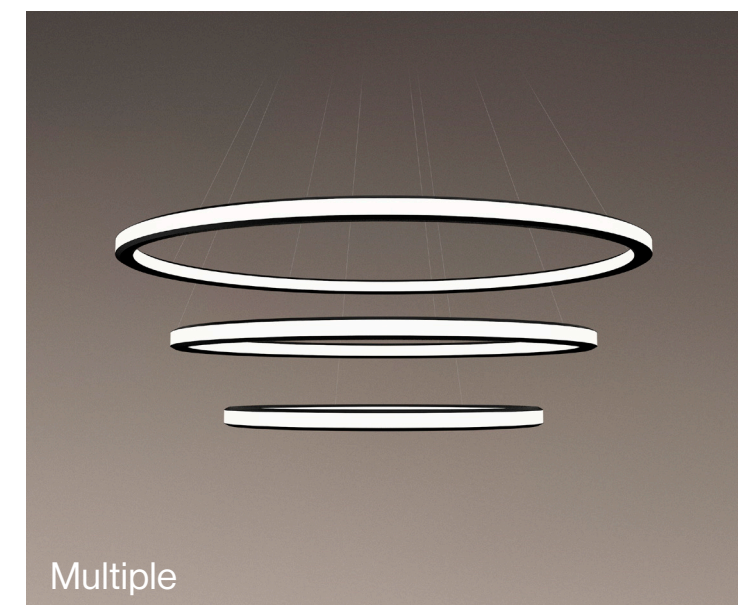

Elia

Volumetric light redefined

LUMENWERX

Presenting Elia

Volumetric light redefined

Light speaks volumes through Elia, a family of decorative luminaires with LED arrays illuminating both inward and outward from housing offered in round, square, rectangle, oval, and multiple shapes, and in sizes ranging from 2' to 8' diameters.

Elia's simultaneous inward and outward distributions create distinct volumetric light, perfect for making a statement, enhancing a style, inserting a focal point, or adding character to a space. With Elia, both the luminaire and the light it casts become key elements of an interior design.

- 4 shapes + multiples
- Up to 8'
- Elegant integrated **power-over-aircraft** cable option
- Static White, Duo, Sola and Quadro
- Volumetric light

Elia Square lights the way to designing an efficient open floor plan.

Featuring **Elia** in Rectangle shapes accompanied by **Aera** 3 inch round recessed and **Pivot** track with **Dot** modules.

Elia

Optics & Performance

Elia offers a decorative flair to architectural spaces all the while enhancing them with an abundance of illumination. The lighting family provides volumetric light that distributes widely, creating rich luminous spaces without the shadowing sometimes caused by certain direct/indirect luminaires and inward-position lenses. Elia offers up to 93 lm/W, yet maintains an impressive CRI of 90+.