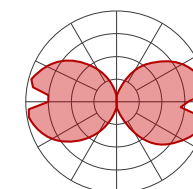

Featuring **Elia** in Rectangle shapes accompanied by **Aera** 3 inch round recessed and **Pivot** track with **Dot** modules.

Elia

Optics & Performance

Elia offers a decorative flair to architectural spaces all the while enhancing them with an abundance of illumination. The lighting family provides volumetric light that distributes widely, creating rich luminous spaces without the shadowing sometimes caused by certain direct/indirect luminaires and inward-position lenses. Elia offers up to 93 lm/W, yet maintains an impressive CRI of 90+.

4
shapes + multiples

Up to

93 lm/w

Up to

90+ CRI

Static White, Duo,
Sola and Quadro

Distribution

Volumetric inward and outward

Not only a luminaire,
but also a work of art.

Featuring **Elia** in round in single mounted and multiples with **Via 2** recessed on the right side.

Offering at a glance

With 4 shapes and multiples (fixtures composed of two or three sizes of the same shape), the Elia family has the design flexibility to make an impact in a wide variety of settings.