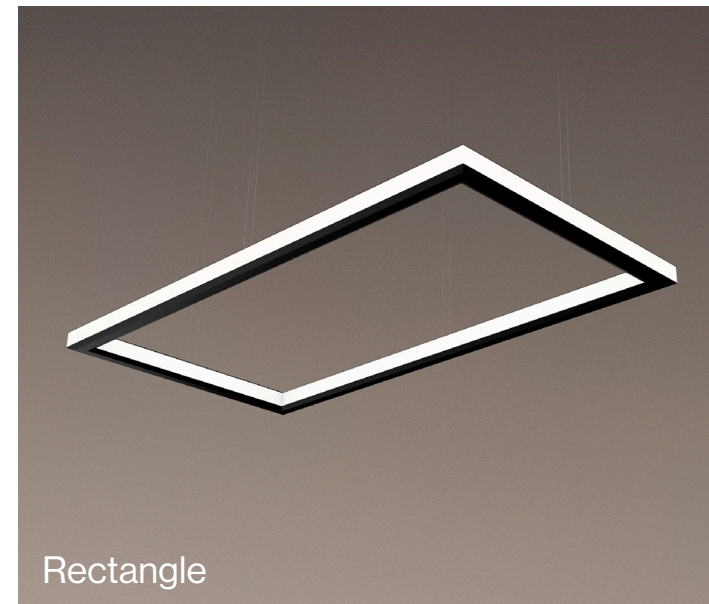

Elia

Volumetric light redefined

LUMENWERX

Presenting Elia

Volumetric light redefined

Light speaks volumes through Elia, a family of decorative luminaires with LED arrays illuminating both inward and outward from housing offered in round, square, rectangle, oval, and multiple shapes, and in sizes ranging from 2' to 8' diameters.

Elia's simultaneous inward and outward distributions create distinct volumetric light, perfect for making a statement, enhancing a style, inserting a focal point, or adding character to a space. With Elia, both the luminaire and the light it casts become key elements of an interior design.

- 4 shapes + multiples
- Up to 8'
- Elegant integrated **power-over-aircraft** cable option
- Static White, Duo, Sola and Quadro
- Volumetric light

Elia Square lights the way to designing an efficient open floor plan.

Not only a luminaire,
but also a work of art.

Featuring **Elia** in round in single mounted and multiples with **Via 2** recessed on the right side.

Offering at a glance

With 4 shapes and multiples (fixtures composed of two or three sizes of the same shape), the Elia family has the design flexibility to make an impact in a wide variety of settings.