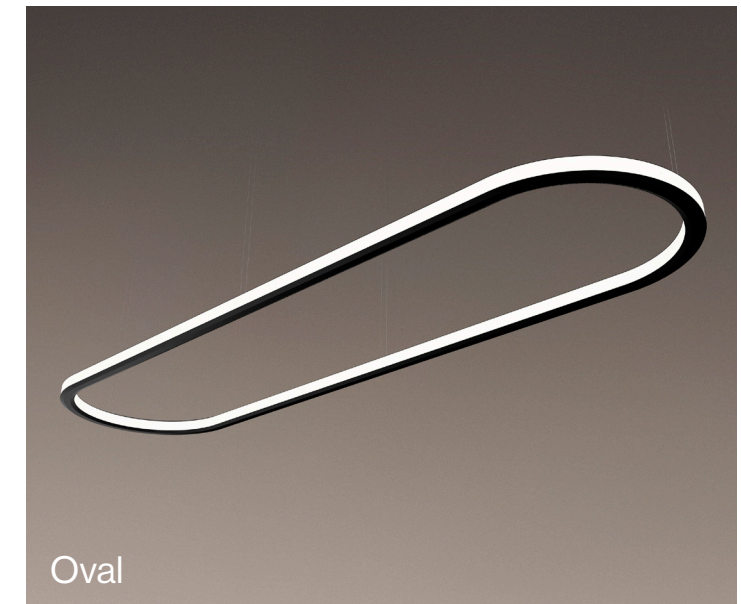

Elia

Volumetric light redefined

LUMENWERX

Presenting Elia

Volumetric light redefined

Light speaks volumes through Elia, a family of decorative luminaires with LED arrays illuminating both inward and outward from housing offered in round, square, rectangle, oval, and multiple shapes, and in sizes ranging from 2' to 8' diameters.

Elia's simultaneous inward and outward distributions create distinct volumetric light, perfect for making a statement, enhancing a style, inserting a focal point, or adding character to a space. With Elia, both the luminaire and the light it casts become key elements of an interior design.

- 4 shapes + multiples
- Up to 8'
- Elegant integrated **power-over-aircraft** cable option
- Static White, Duo, Sola and Quadro
- Volumetric light

Elia Square lights the way to designing an efficient open floor plan.

Not only a luminaire,
but also a work of art.

Featuring **Elia** in round in single mounted and multiples with **Via 2** recessed on the right side.

Offering at a glance

With 4 shapes and multiples (fixtures composed of two or three sizes of the same shape), the Elia family has the design flexibility to make an impact in a wide variety of settings.