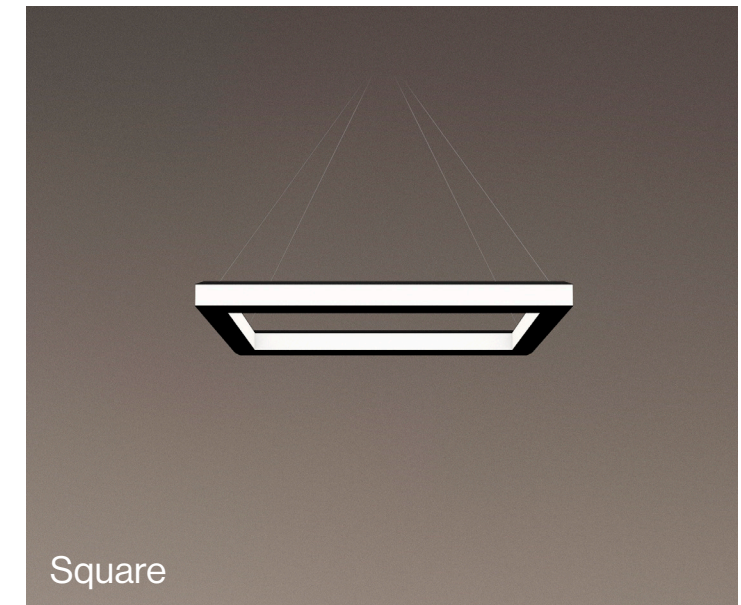

Elia

Volumetric light redefined

LUMENWERX

Presenting Elia

Volumetric light redefined

Light speaks volumes through Elia, a family of decorative luminaires with LED arrays illuminating both inward and outward from housing offered in round, square, rectangle, oval, and multiple shapes, and in sizes ranging from 2' to 8' diameters.

Elia's simultaneous inward and outward distributions create distinct volumetric light, perfect for making a statement, enhancing a style, inserting a focal point, or adding character to a space. With Elia, both the luminaire and the light it casts become key elements of an interior design.

- 4 shapes + multiples
- Up to 8'
- Elegant integrated **power-over-aircraft** cable option
- Static White, Duo, Sola and Quadro
- Volumetric light

Elia Square lights the way to designing an efficient open floor plan.

Not only a luminaire,
but also a work of art.

Featuring **Elia** in round in single mounted and multiples with **Via 2** recessed on the right side.

Offering at a glance

With 4 shapes and multiples (fixtures composed of two or three sizes of the same shape), the Elia family has the design flexibility to make an impact in a wide variety of settings.