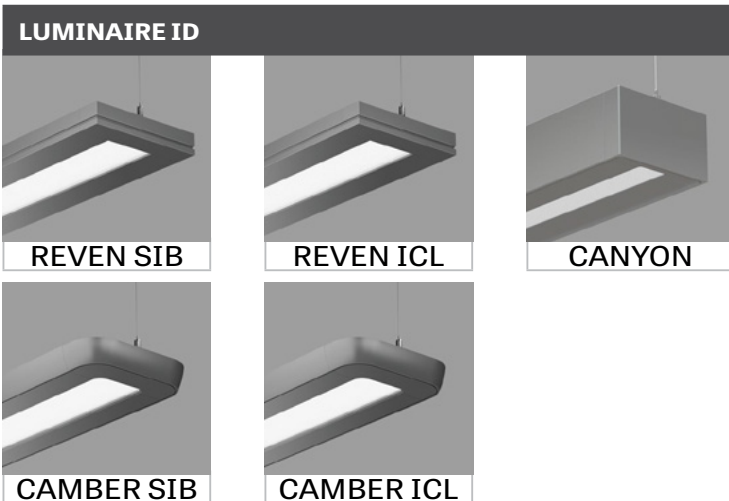

Canyon pendant cable

Reven pendant cable

Order Check list

1. Download spec sheet from www.lumenwerx.com.
2. Specify the product as per the information on this page.
3. PO must clearly indicate LumenXpress.
4. Send an email to lumenxpress@lumenwerx.com along with a PO and a formal quote # or price confirmation.

LIGHT SOURCE	LED
CRI	80 CRI, 90CRI
COLOR TEMP.	30k, 35k & 40k
VOLTAGE	120V, 277V & UNV
DRIVER	Dimming 0-10V
ELECTRICAL	1 circuit/2 circuits +EB/EM
MOUNTING	Pendant
FINISH	White
CONTROLS	Individual Daylight & Occupancy Sensors
OPTIONS	Fuse, Caddy Clip

The following options may require additional lead time: 347V, Group Controls, Wall Mounting, Aluminum, Custom finish & ChromaWerx.