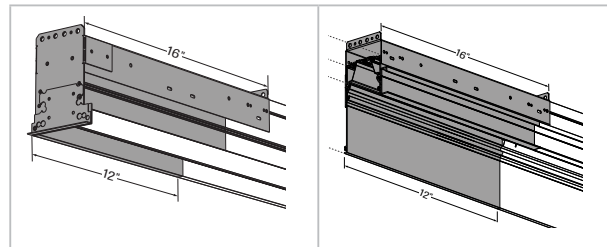

ADJUSTABLE SLEEVES

TES - Optional adjustable end sleeve (for a minimum 5ft fixture length)

#TMS - Optional adjustable mid sleeve (for patterns only)

Adjustable sleeve is designed to provide on-site luminaire adjustability of +2.5" to -4.5". A sleeve accommodates an easy installation and maintenance. Available for fixtures over 5ft long.