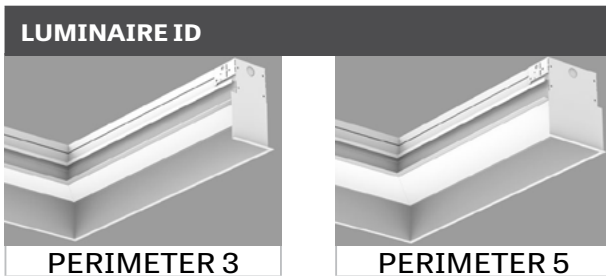

Via Perimeter patterns recessed

Order Check list

1. Download spec sheet from www.lumenwerx.com.
2. Specify the product as per the information on this page.
3. PO must clearly indicate LumenXpress.
4. Send an email to lumenxpress@lumenwerx.com along with a PO and a formal quote # or price confirmation.

FLANGE HEIGHT	Leveled, Shallow, Deep
LIGHT SOURCE	LED
CRI	80 CRI, 90CRI
COLOR TEMP.	30k, 35k & 40k
PATTERN LENGTH	Individual Units & Continuous Runs
CORNER TYPE	Leveled Outside and Inside
CORNER DEGREE	90 degrees
VOLTAGE	120V, 277V & UNV
DRIVER	Dimming 0-10V
ELECTRICAL	1 circuit +EB/EM
MOUNTING	TG, TB, ST, Trim, Trimless & Mud flange
FINISH	White
OPTIONS	Fuse, Chicago Plenum, Flexible Whip Cable

The following options may require additional lead time: 347V.