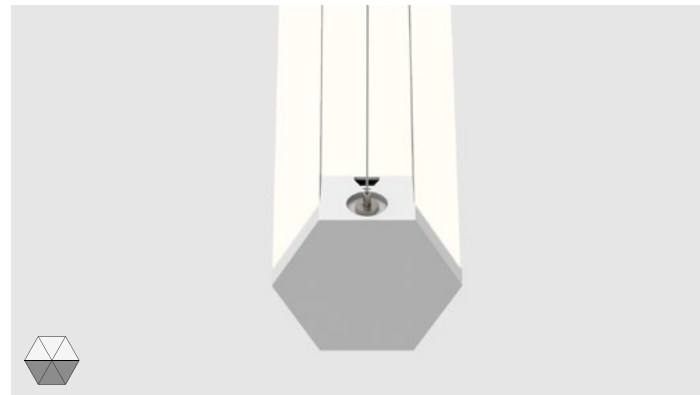

# Hex

Hex is a distinctive and flexible six-sided luminaire designed for creative applications. Select from nine standard configurations of one-to-four luminous cells. Cell configuration determines the light distribution, from direct to indirect and all around. Each cell is illuminated by its own LED array with consistent light output and brightness across all cells.

Multiple  
Control Options

2" Wide Cells

**CELL CONFIGURATION**

Determines light distribution from a medium beam direct or indirect to light all around.

9  
Standard Cell  
Configurations

# Hex

## Pendant Configurations

HEX1PI-Pendant with 1 Indirect Cell

HEX2PI-Pendant with 2 Indirect Cells

HEX3PI-Pendant with 3 Indirect Cells

HEX1PD-Pendant with 1 Direct Cell

HEX2PD-Pendant with 2 Direct Cells

HEX3D-Pendant with 3 Direct Cells