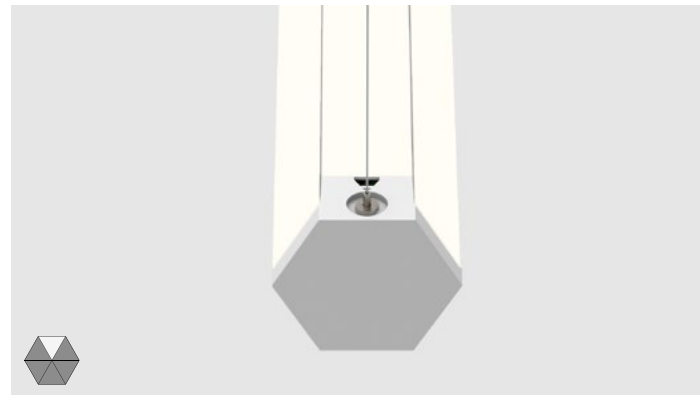

Hex

Pendant Configurations

HEX1PI-Pendant with 1 Indirect Cell