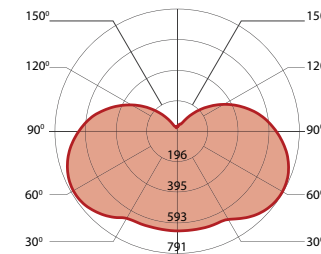

HEX2WASYA–Hex Wall Asymmetric with 2 cells

HEX2WD–Hex Wall Direct with 2 cells

HEX2WI–Hex Wall Indirect with 2 cells

HEX2WASYB–Hex Wall Asymmetric with 2 cells

Hex is the distinctive and flexible **six-sided luminaire** for creative designs

# Distributions

Choice of  
1-4 Luminous  
Cells

UP TO  
119  
lm/W

UP TO  
200-1200  
lm/ft

## PENDANT

1 cell

2 cells

3 cells

2 cells

3 cells

4 cells

## WALL

2 cells  
asymmetric

2 cells

HEX COLLECTION  
BROCHURE

HEX COLLECTION  
ONLINE

 **Lumenwerx**

ALWAYS LIGHT  
RIGHT

[lumenwerx.com](https://lumenwerx.com)  
R.04.2026