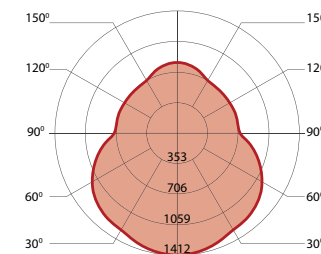

# Distributions

Choice of  
1-4 Luminous  
Cells

UP TO  
119  
lm/W

UP TO  
200-1200  
lm/ft

## PENDANT

1 cell

2 cells

3 cells

2 cells

3 cells

4 cells

## WALL

2 cells  
asymmetric

2 cells

HEX COLLECTION  
BROCHURE

HEX COLLECTION  
ONLINE

 **Lumenwerx**

ALWAYS LIGHT  
RIGHT

[lumenwerx.com](https://lumenwerx.com)  
R.04.2026