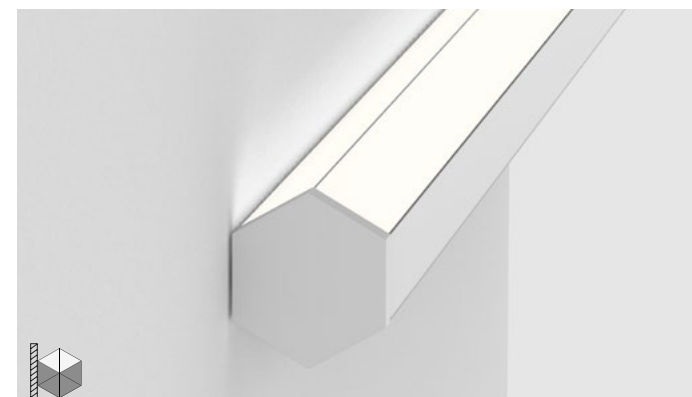

## Wall Configurations

Hex Wall mounts vertically or horizontally and is available in six cell configurations. All configurations satisfy ADA. All serviceable components can be accessed through the luminaire.

HEX2WASYA–Hex Wall Asymmetric with 2 cells

HEX2WD–Hex Wall Direct with 2 cells

HEX2WI–Hex Wall Indirect with 2 cells

HEX2WASYB–Hex Wall Asymmetric with 2 cells

Hex is the distinctive and flexible **six-sided luminaire** for creative designs