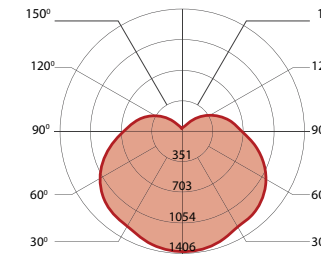

HEX2WASYA–Hex Wall Asymmetric with 2 cells

HEX2WD–Hex Wall Direct with 2 cells

HEX2WI–Hex Wall Indirect with 2 cells

HEX2WASYB–Hex Wall Asymmetric with 2 cells

Hex is the distinctive and flexible **six-sided luminaire** for creative designs

# Distributions

Choice of  
1-4 Luminous  
Cells

UP TO  
119  
lm/W

UP TO  
200-1200  
lm/ft

## PENDANT

1 cell

2 cells

3 cells

2 cells

3 cells

4 cells

## WALL

2 cells  
asymmetric

2 cells

HEX COLLECTION  
BROCHURE

HEX COLLECTION  
ONLINE

 **Lumenwerx**

ALWAYS LIGHT  
RIGHT

[lumenwerx.com](https://lumenwerx.com)  
R.04.2026