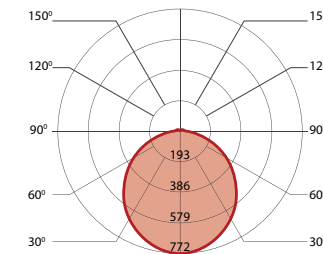

HEX2WASYA–Hex Wall Asymmetric with 2 cells

HEX2WD–Hex Wall Direct with 2 cells

HEX2WI–Hex Wall Indirect with 2 cells

HEX2WASYB–Hex Wall Asymmetric with 2 cells

Hex is the distinctive and flexible **six-sided luminaire** for creative designs

# Distributions

Choice of  
1-4 Luminous  
Cells

UP TO  
119  
lm/W

UP TO  
200-1200  
lm/ft

## PENDANT

1 cell

2 cells

3 cells

2 cells

3 cells

4 cells