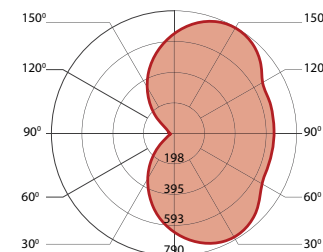

# Distributions

Choice of  
1-4 Luminous  
Cells

UP TO  
119  
lm/W

UP TO  
200-1200  
lm/ft

## PENDANT

1 cell

2 cells

3 cells

2 cells

3 cells

4 cells

## WALL

2 cells  
asymmetric

2 cells

HEX COLLECTION  
BROCHURE

HEX COLLECTION  
ONLINE

 **Lumenwerx**

ALWAYS LIGHT  
RIGHT

[lumenwerx.com](https://lumenwerx.com)  
R.04.2026