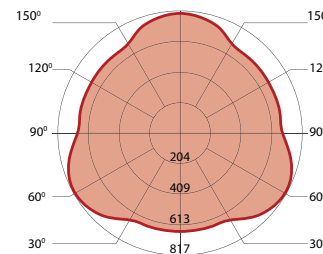

# Distributions

Choice of  
1-4 Luminous  
Cells

UP TO  
119  
lm/W

UP TO  
200-1200  
lm/ft

## PENDANT

1 cell

2 cells

3 cells

2 cells

3 cells

4 cells

## WALL

2 cells  
asymmetric

2 cells

HEX COLLECTION  
BROCHURE

HEX COLLECTION  
ONLINE

 **Lumenwerx**

ALWAYS LIGHT  
RIGHT

[lumenwerx.com](https://lumenwerx.com)  
R.04.2026