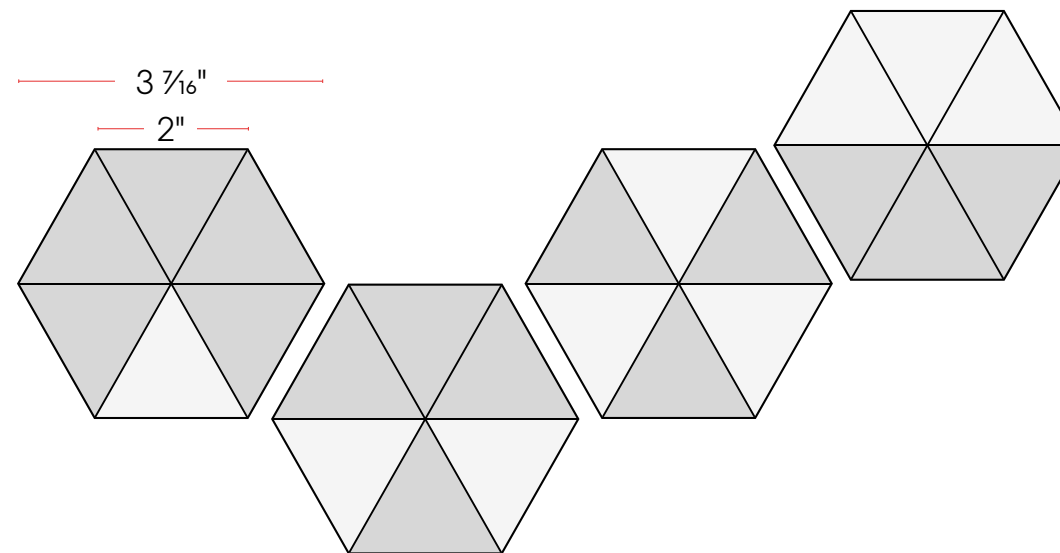

# Hex

THE CREATIVE SIX-SIDED LUMINAIRE

**FEATURED PRODUCT**

HEX3PD—Pendant with 3 Direct Cells  
HEX3PI—Pendant with 3 Indirect Cells

**FEATURED PROJECT**

Campari America  
Manhattan, New York City, U.S.

# Hex

Hex is a distinctive and flexible six-sided luminaire designed for creative applications. Select from nine standard configurations of one-to-four luminous cells. Cell configuration determines the light distribution, from direct to indirect and all around. Each cell is illuminated by its own LED array with consistent light output and brightness across all cells.

The 2" wide panels—luminous and opaque—snap into the core armature, providing a nearly seamless transition from cell to cell, as well as access to LED arrays and the driver. Cast endcaps support suspension cables and assure crisp detailing. Hex is available in sections from 2' to 12', and can be installed as a discrete luminaire or continuous run.

**DISTRIBUTIONS**

Direct, Indirect, Semi-direct, Semi-indirect and direct/indirect including ultra widespread beams

Distinctive  
Hexagonal Profile

3.4" H x 4" W

**LIGHTED CELLS**

From 1 to 4 cells with one or two circuits. The number of lighted cells determines total light output.