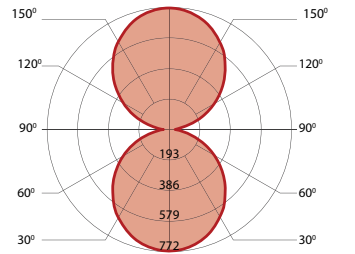

# Distributions

Choice of  
1-4 Luminous  
Cells

UP TO  
119  
lm/W

UP TO  
200-1200  
lm/ft

## PENDANT

1 cell

2 cells

3 cells

2 cells

3 cells

4 cells

## WALL

2 cells  
asymmetric

2 cells

HEX COLLECTION  
BROCHURE

HEX COLLECTION  
ONLINE

 **Lumenwerx**

ALWAYS LIGHT  
RIGHT

[lumenwerx.com](https://lumenwerx.com)  
R.04.2026