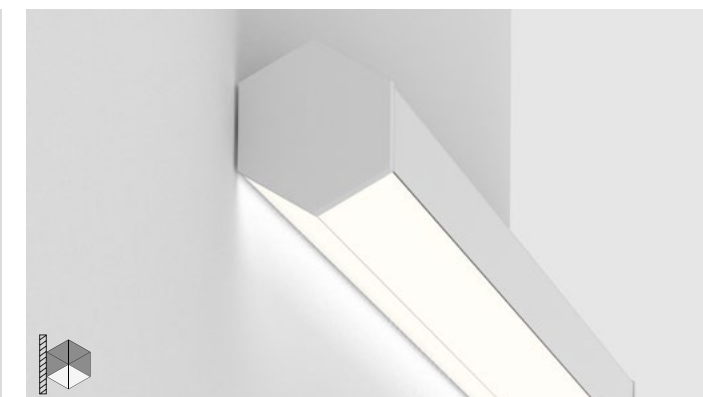

HEX3PDI-Pendant with 2 Cells Direct, 1 Cell Indirect

HEX2WD–Hex Wall Direct with 2 cells