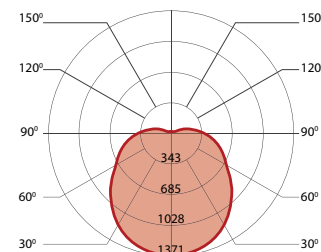

# Distributions

Choice of  
1-4 Luminous  
Cells

UP TO  
119  
lm/W

UP TO  
200-1200  
lm/ft

## PENDANT

1 cell

2 cells

3 cells

2 cells

3 cells

4 cells

## WALL

2 cells  
asymmetric

2 cells

HEX COLLECTION  
BROCHURE

HEX COLLECTION  
ONLINE

 **Lumenwerx**

ALWAYS LIGHT  
RIGHT

[lumenwerx.com](https://lumenwerx.com)  
R.04.2026