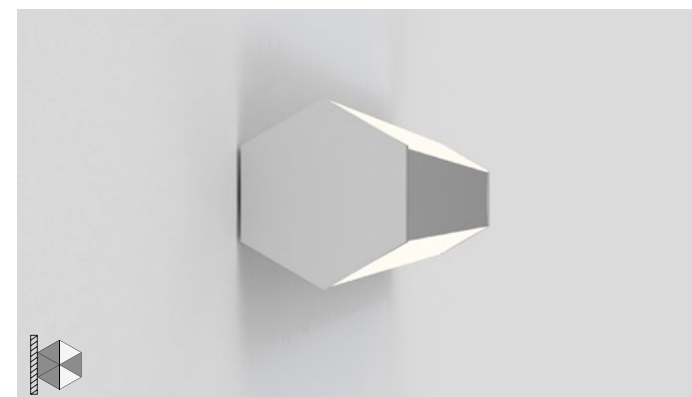

HEX4PDI-Pendant with 3 Cell Direct, 1 Cell Indirect

Hex

Wall Configurations

Hex Wall mounts vertically or horizontally and is available in six cell configurations. All configurations satisfy ADA. All serviceable components can be accessed through the luminaire.

HEX2WASYA–Hex Wall Asymmetric with 2 cells