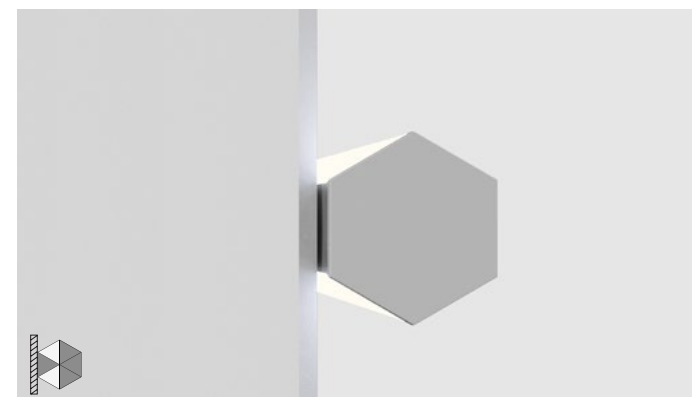

# Hex

Hex is a distinctive and flexible six-sided luminaire designed for creative applications. Select from nine standard configurations of one-to-four luminous cells. Cell configuration determines the light distribution, from direct to indirect and all around. Each cell is illuminated by its own LED array with consistent light output and brightness across all cells.

## Wall Configurations

Hex Wall mounts vertically or horizontally and is available in six cell configurations. All configurations satisfy ADA. All serviceable components can be accessed through the luminaire.

HEX2WASYA–Hex Wall Asymmetric with 2 cells

HEX2WD–Hex Wall Direct with 2 cells

HEX2WI–Hex Wall Indirect with 2 cells

HEX2WASYB–Hex Wall Asymmetric with 2 cells

Hex is the distinctive and flexible **six-sided luminaire** for creative designs