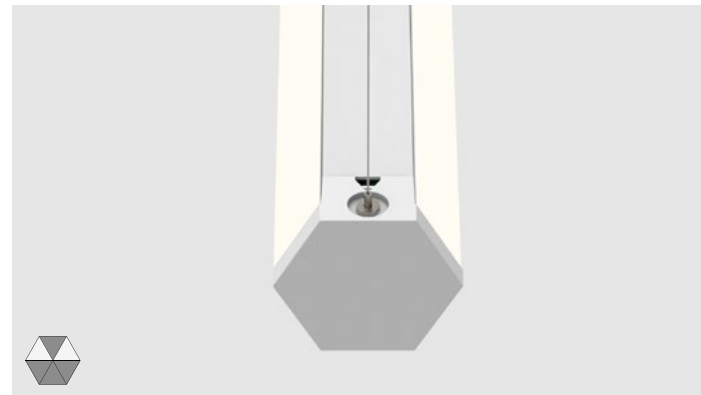

HEX2PI-Pendant with 2 Indirect Cells