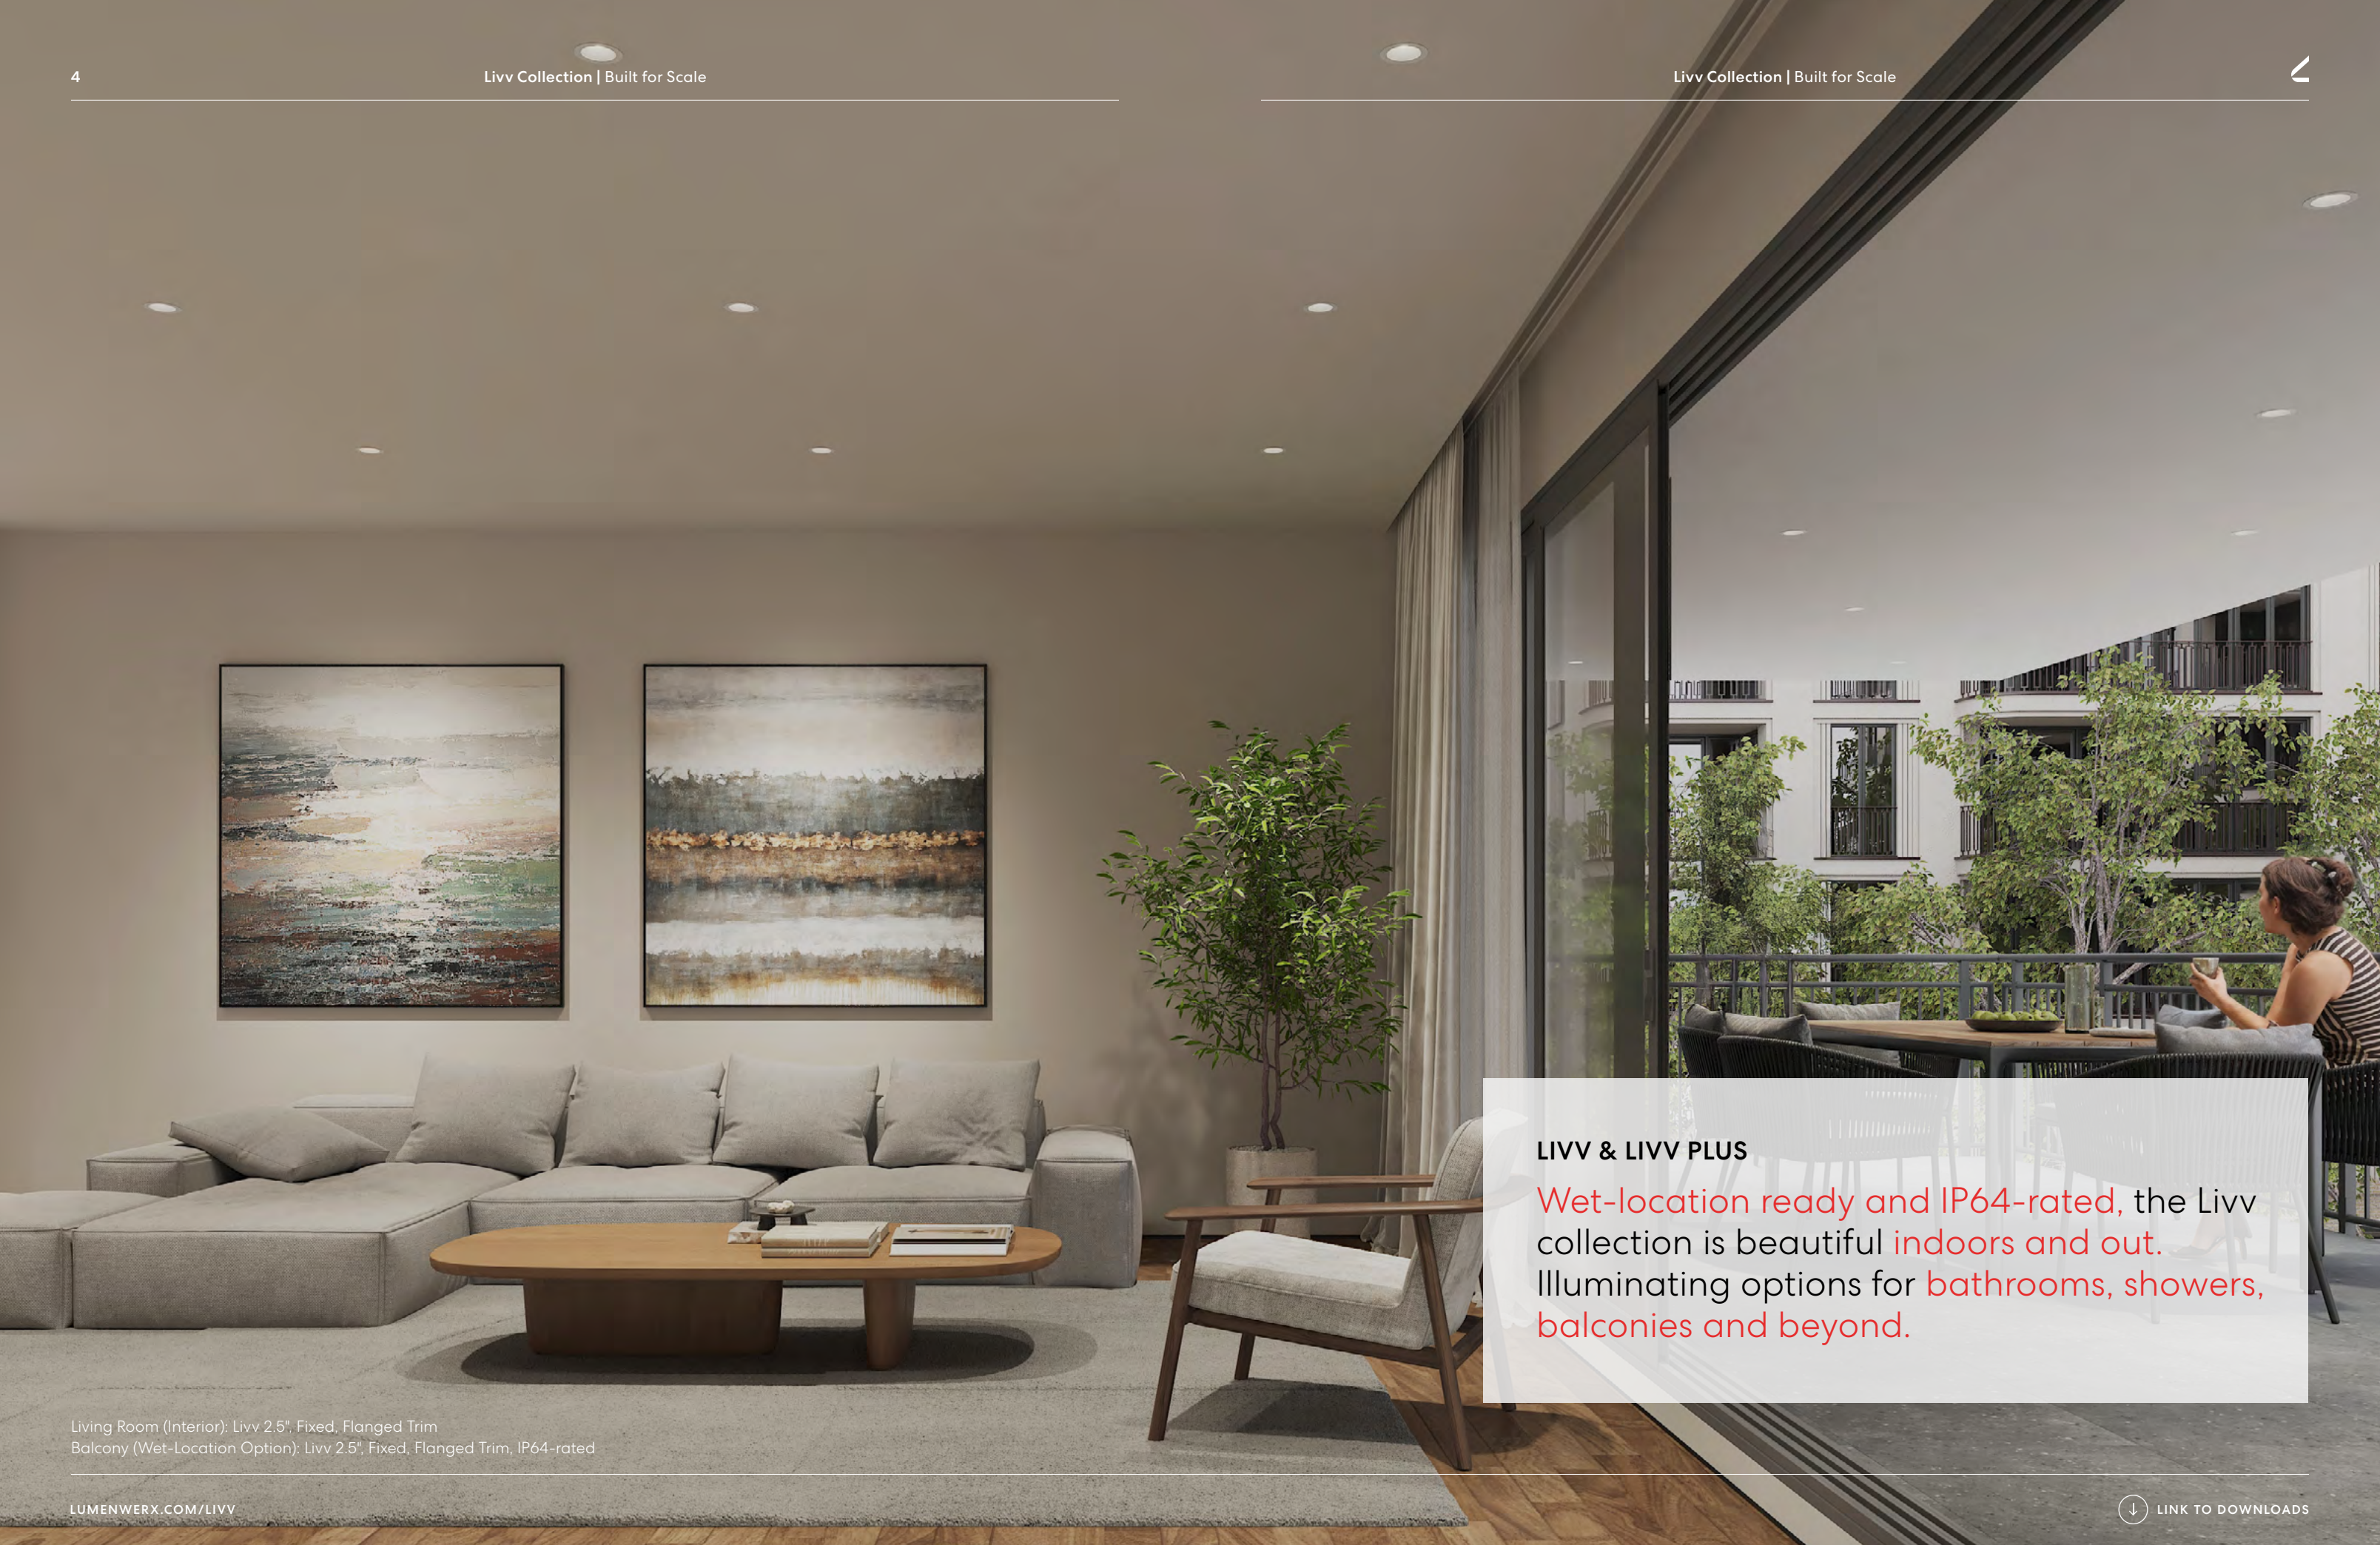

LIVV & LIVV PLUS

Wet-location ready and IP64-rated, the Livv collection is beautiful indoors and out. Illuminating options for bathrooms, showers, balconies and beyond.

Living Room (Interior): Livv 2.5", Fixed, Flanged Trim
Balcony (Wet-Location Option): Livv 2.5", Fixed, Flanged Trim, IP64-rated