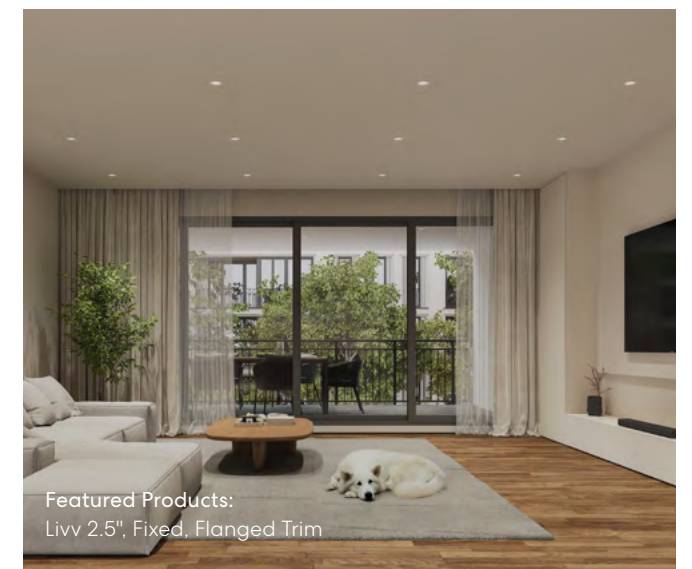

Featured Products:
Livv 3.5", Fixed, Flanged Trim, Wet Location

Featured Products:
Livv 2.5", Fixed, Flanged Trim