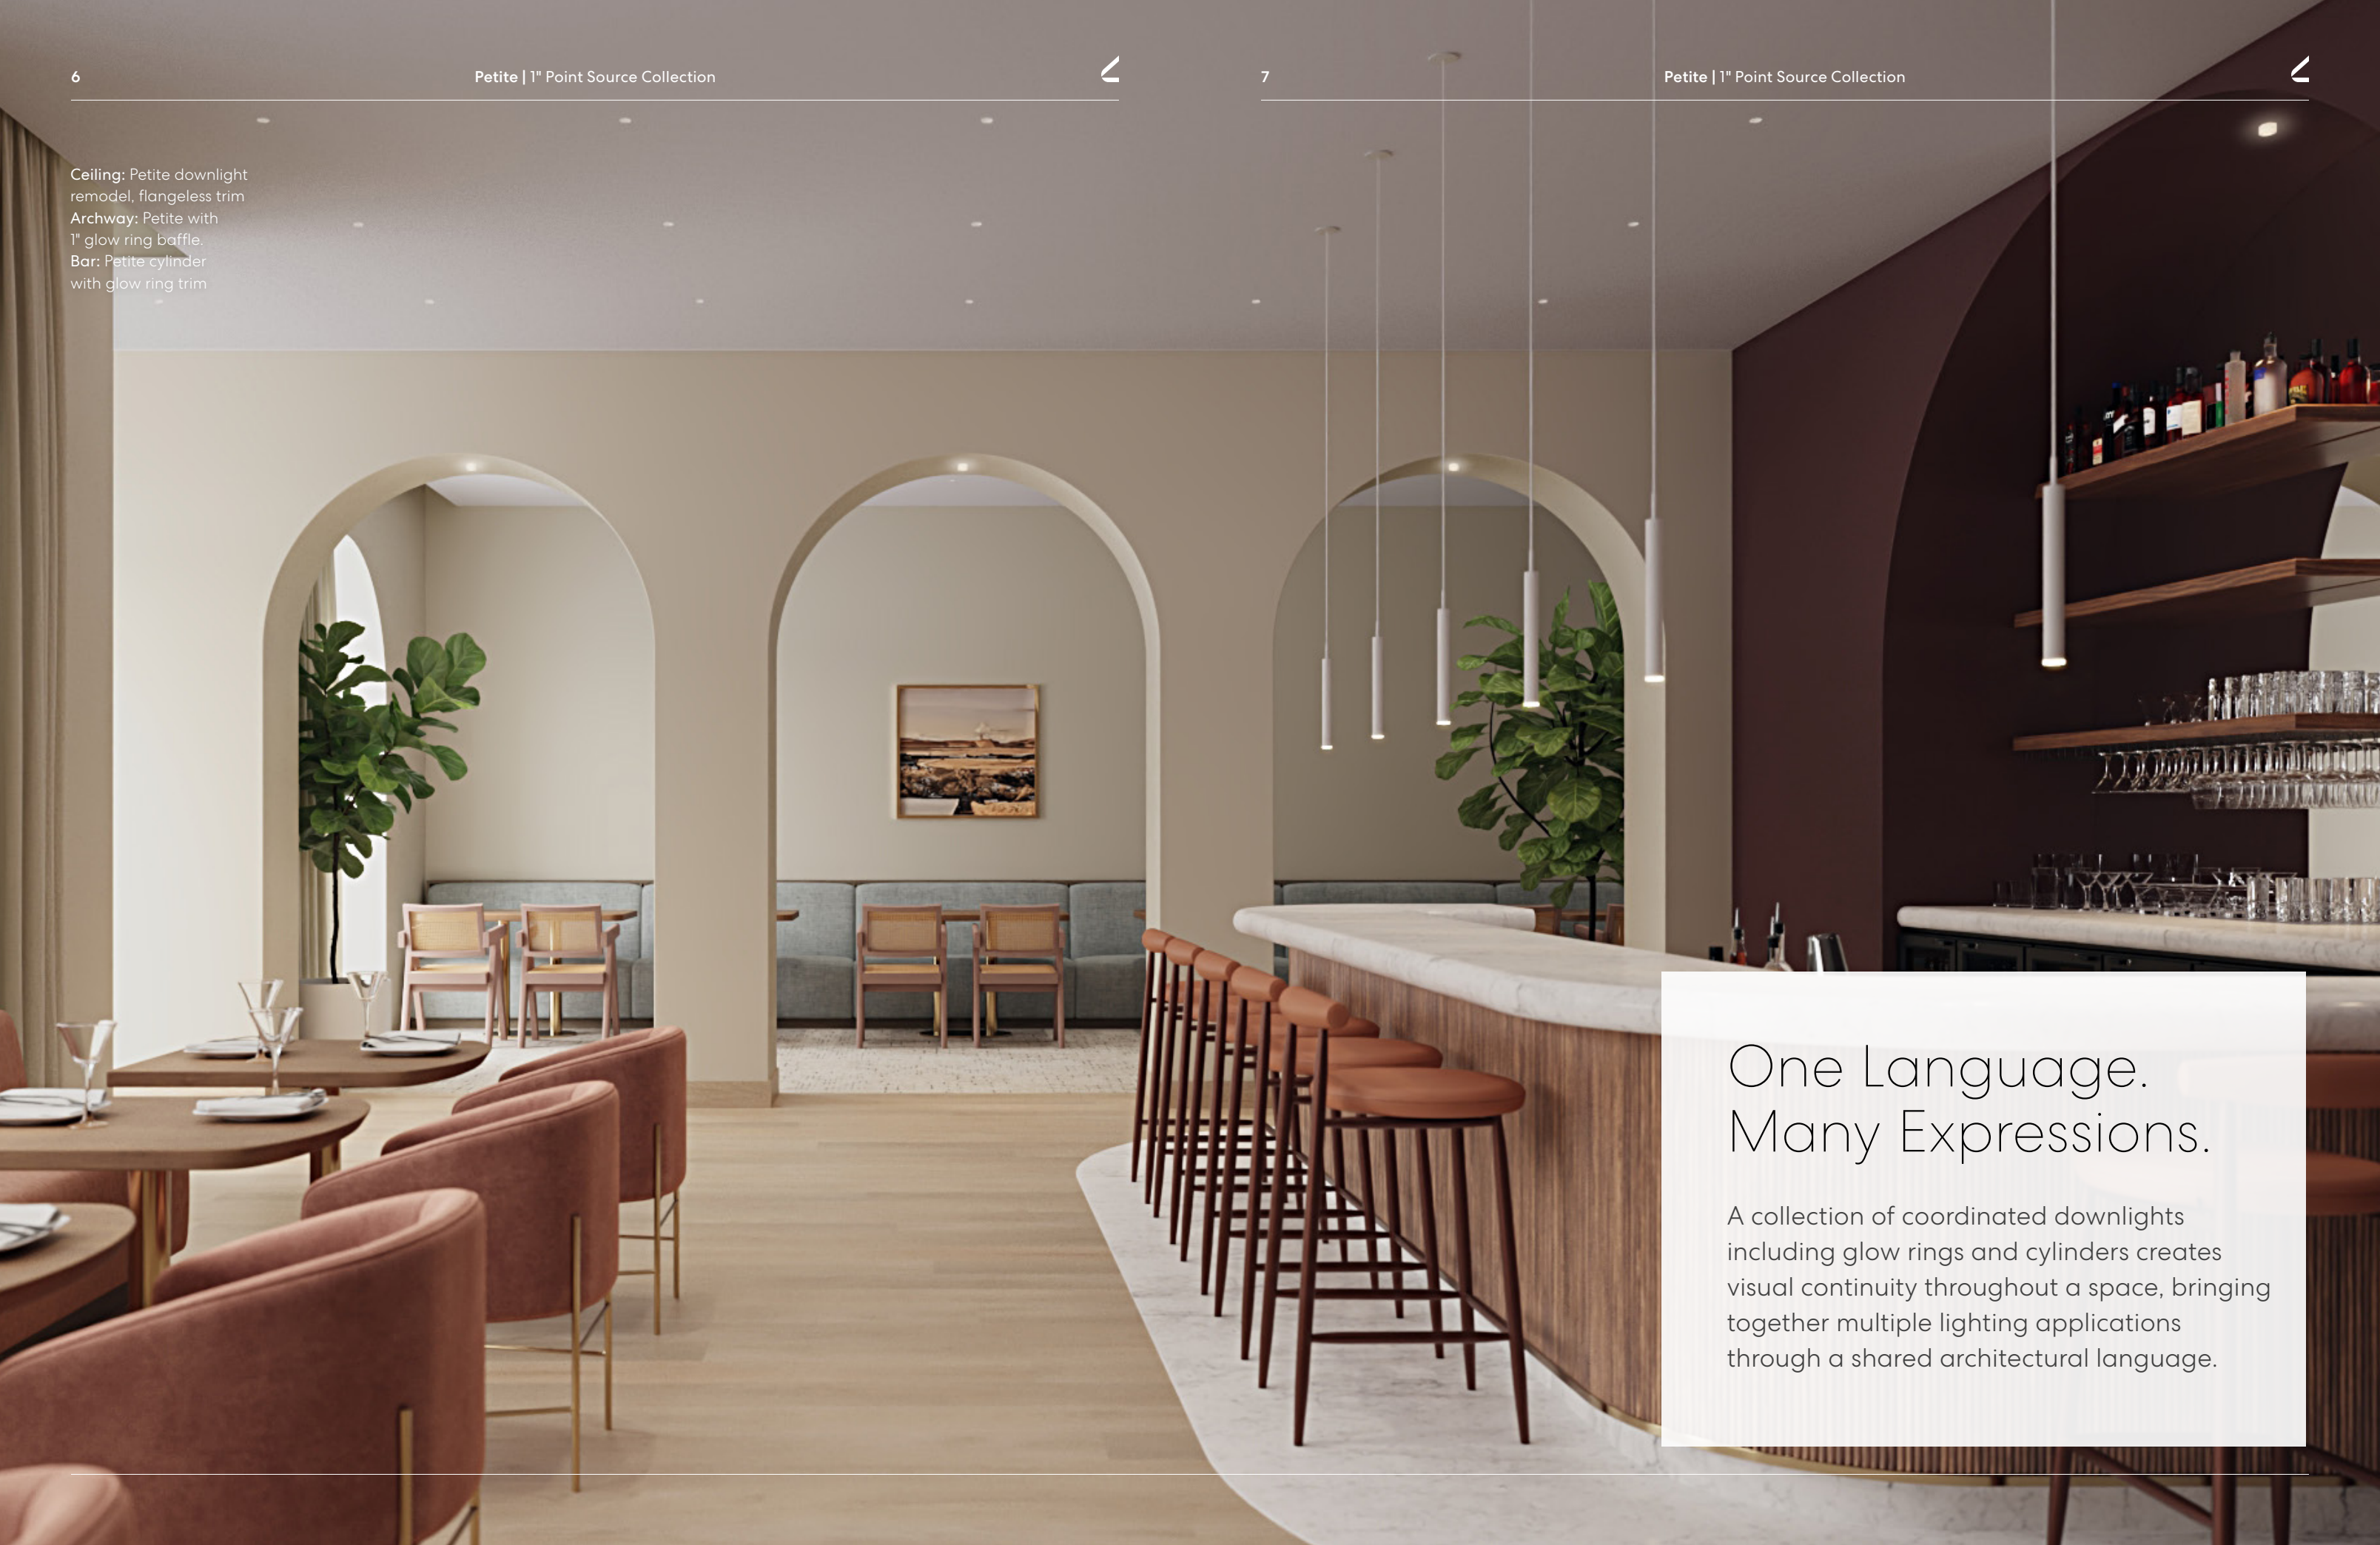

# One Language. Many Expressions.

A collection of coordinated downlights including glow rings and cylinders creates visual continuity throughout a space, bringing together multiple lighting applications through a shared architectural language.