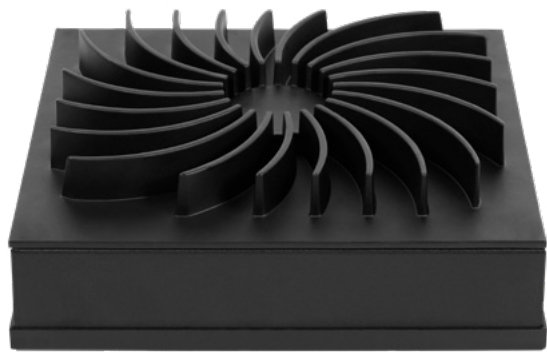

L-Vortex™ Heat Sink Technology

BUILT FOR FULL INTEGRATION

Designed for seamless integration during construction, Petite's New Construction option combines a shallow housing with patented L-Vortex™ heat sink technology, enabling exceptional thermal performance while minimizing plenum requirements.

- As little as 1 3/4" plenum clearance
- IC-rated, Non-IC-rated and Chicago Plenum options
- Compatible with drywall, grid and TechZone™ ceilings