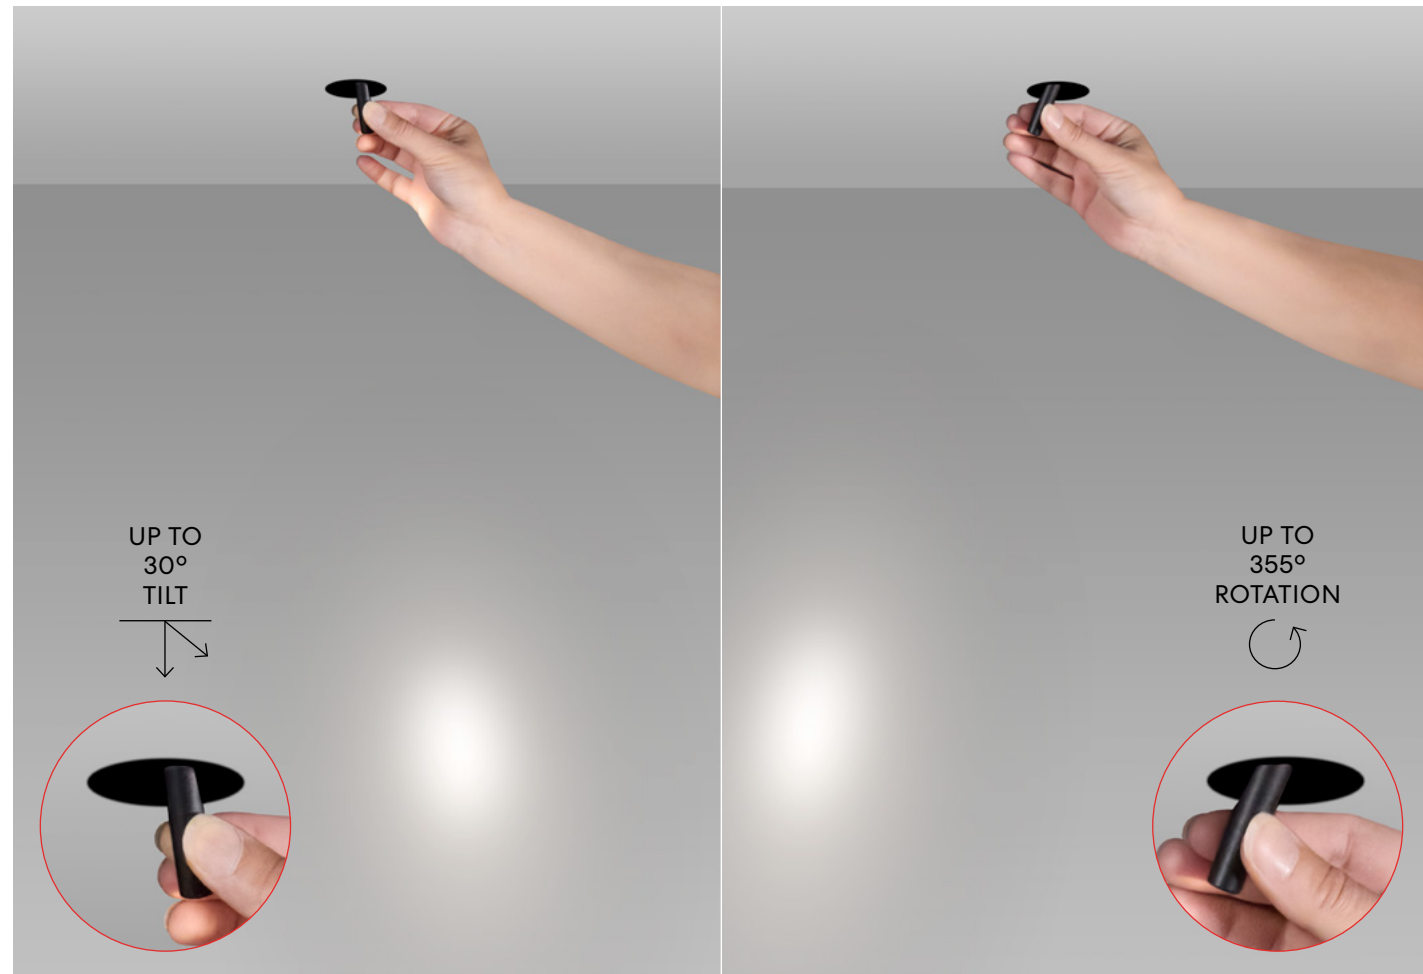

Petite Adjustable

Light where you want it

The Petite Adjustable configuration option features a cut-cone design and a hot aiming function enabled by the Petite Optical Adjustment Tool, which allows for quick, post-installation tilting up to 30° and rotation up to 355°.

HOT AIMING FEATURE

Easy, tool-enabled tilting and rotation adjustments can be made while the light is on, allowing users to observe their modifications in real time.

Petite downlight, adjustable, flush flanged trim