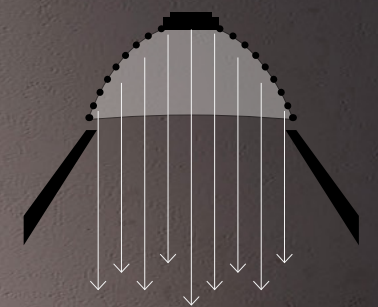

CircaFlex™ Advantages

CircaFlex™ uses advanced TIR technology to precisely direct light where it is needed, minimizing spill light while delivering exceptional visual comfort and beam consistency.