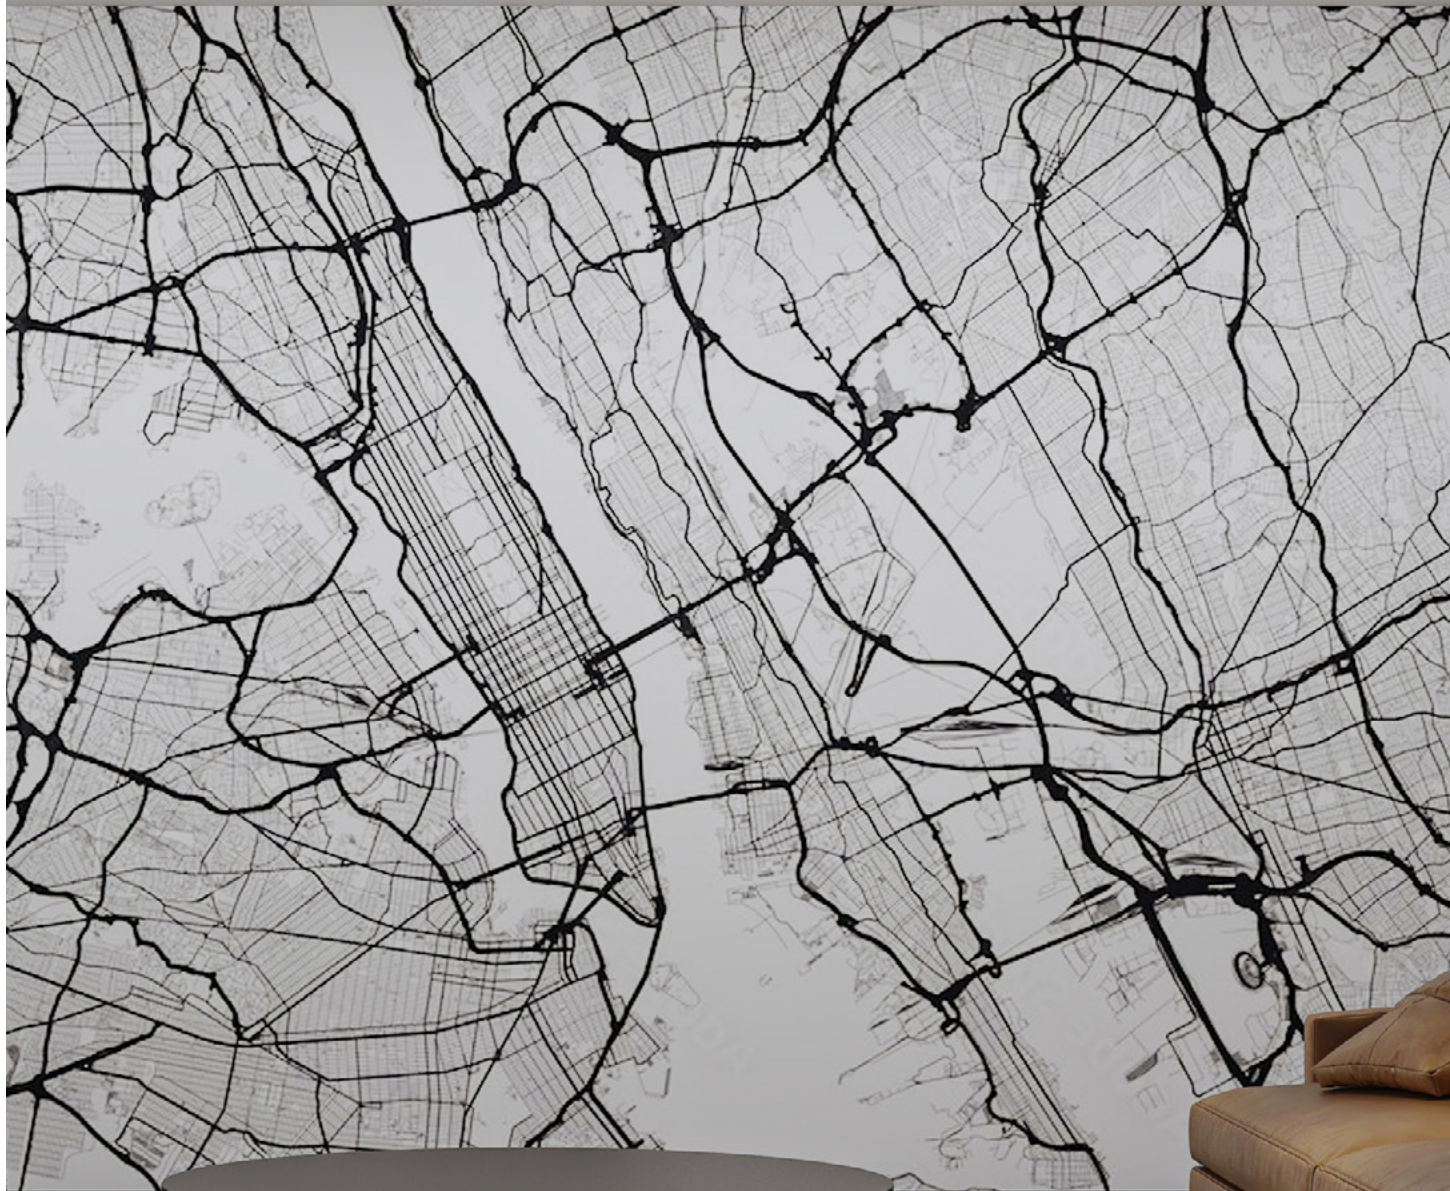

Petite Wall Wash

UNIFORM ILLUMINATION FROM CEILING TO FLOOR

The Petite Wall Wash configuration achieves a uniformity ratio of 3.8:1 (max/min)*, delivering smooth vertical illumination with a gentle gradient, and soft visual cut-off.

WALL WASH TRIM OPTIONS

Petite downlight, wall wash, flush flanged trim

UNIFORMITY
3.8:1 max/min

SETBACK
24"

SPACING
36"

WALL HEIGHT
10'

*3000K, 90CRI, 10W, 36" spacing, 24" set-back