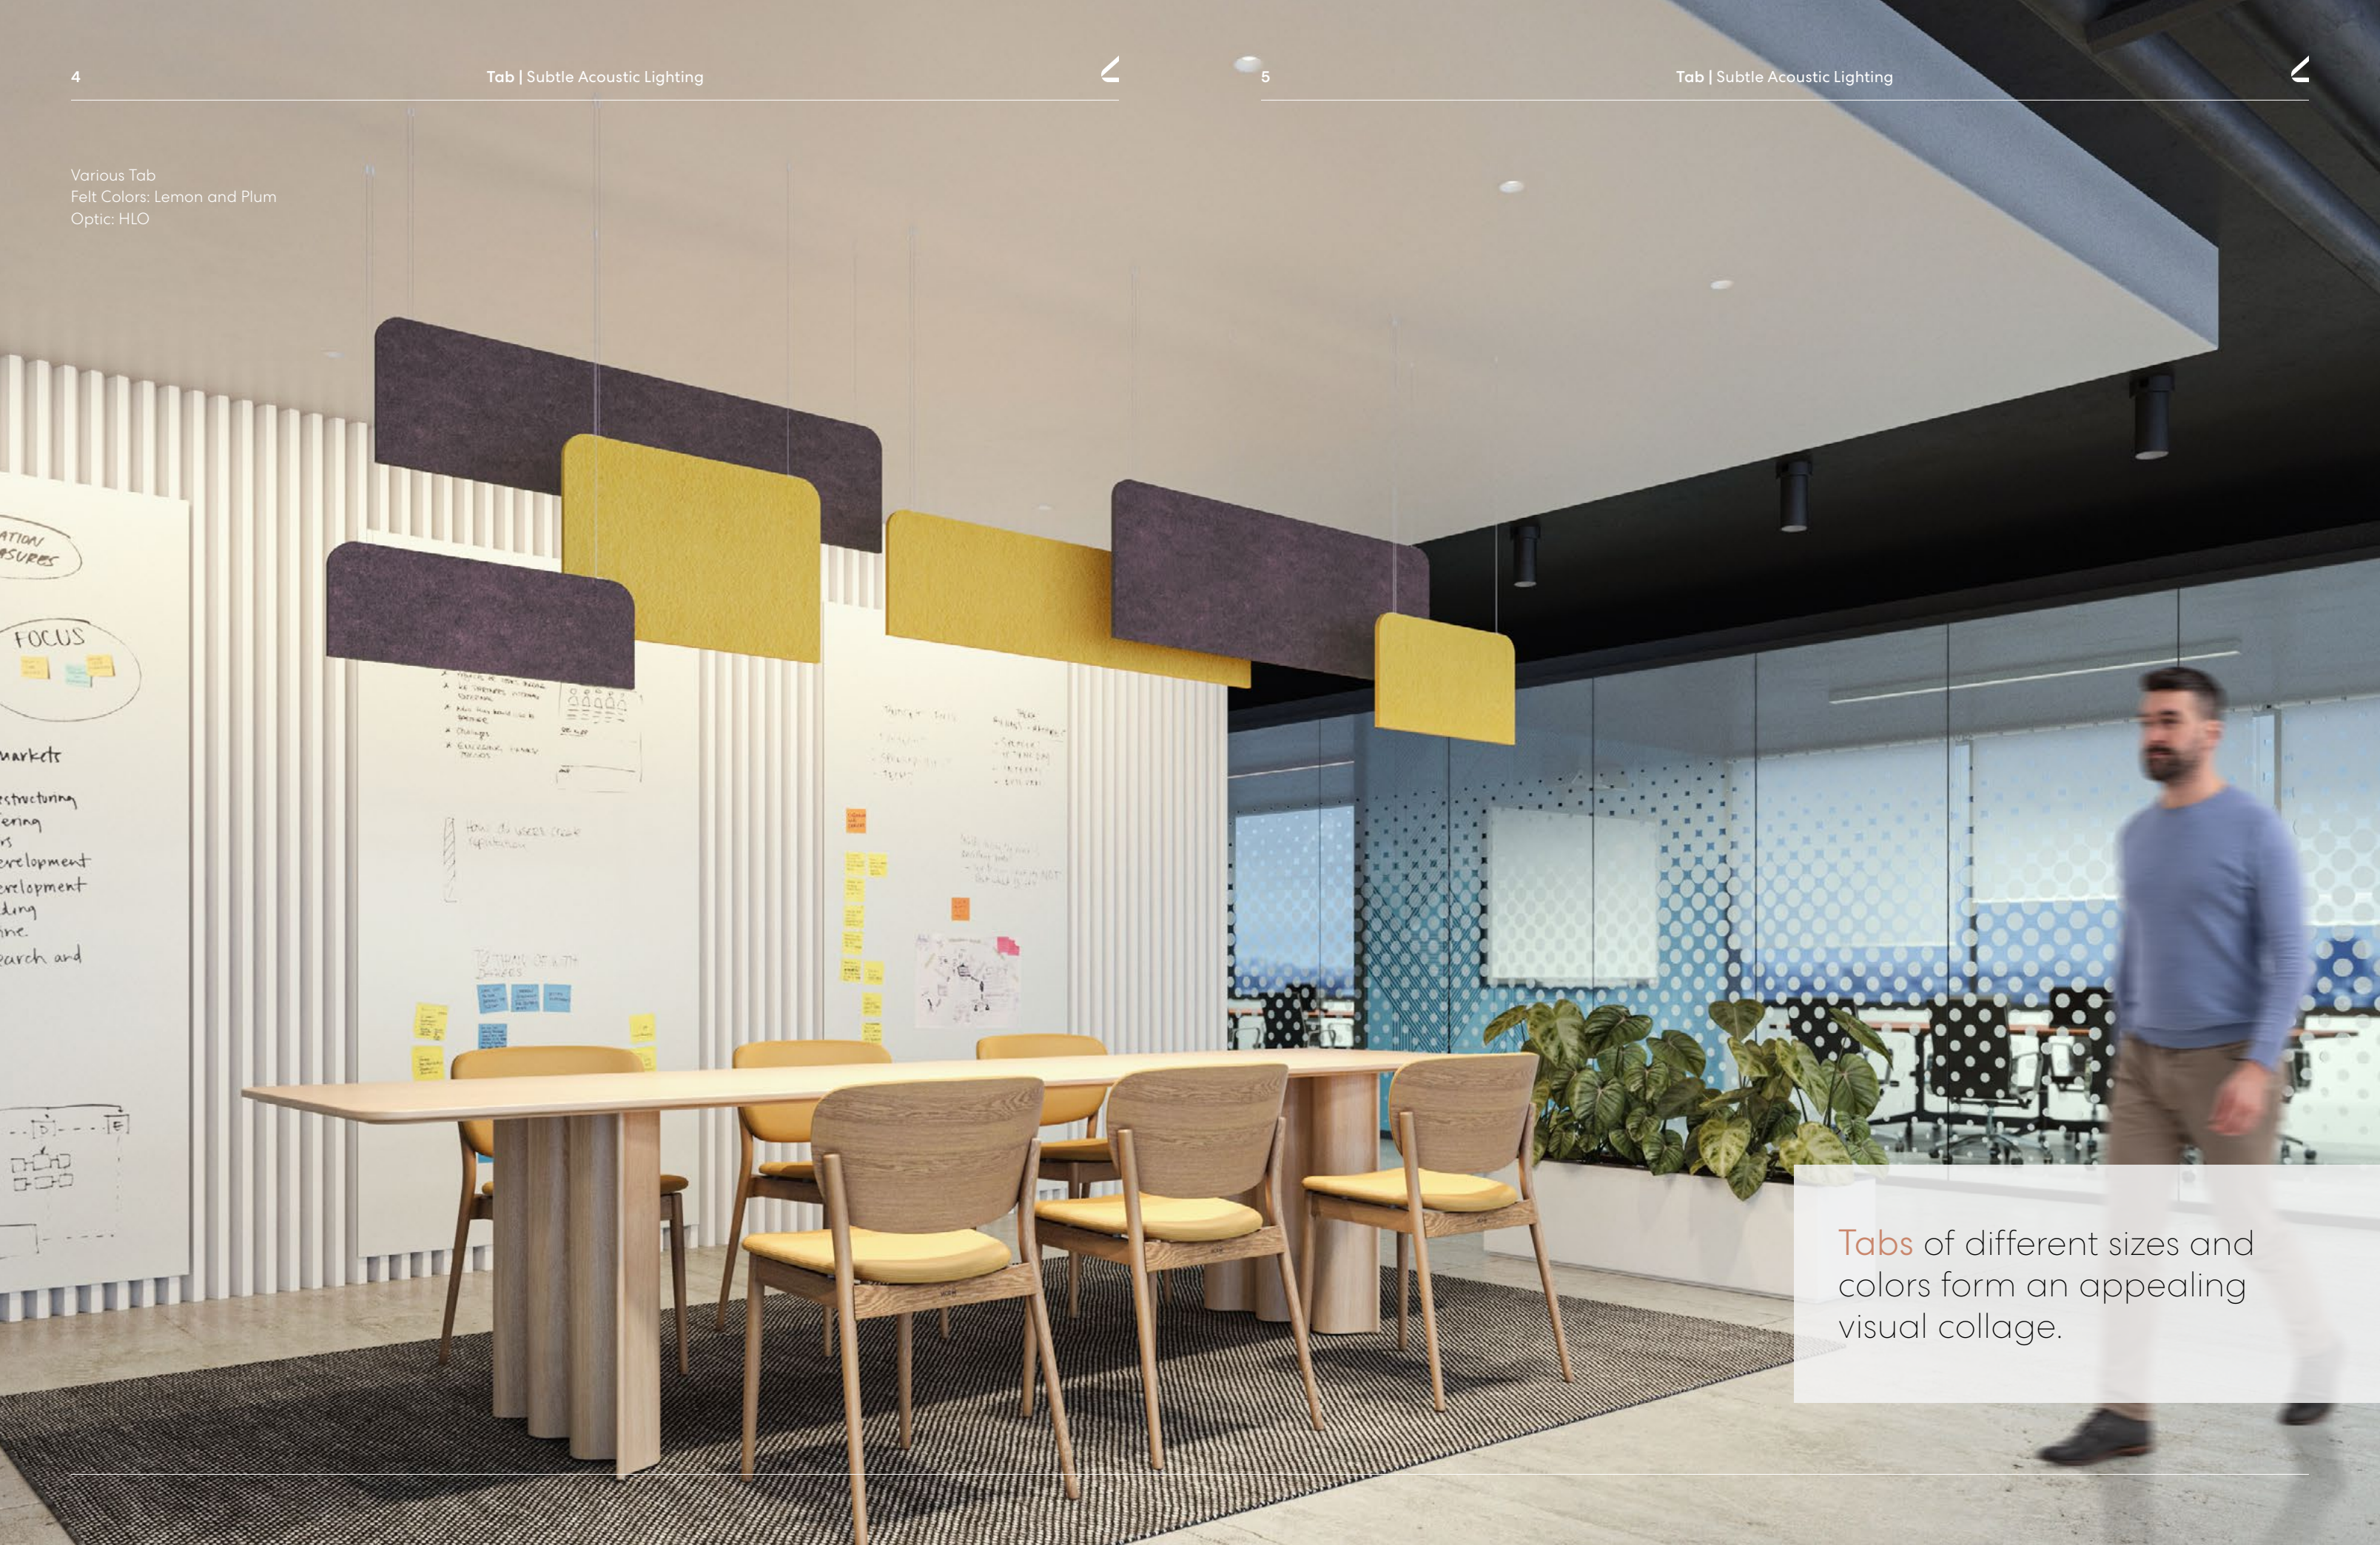

Tab Acoustix
Felt Color: Blueberry
Height: 16"

Miniwerx
SERIES

Declare.

Various Tab
Felt Colors: Lemon and Plum
Optic: HLO

Tabs of different sizes and colors form an appealing visual collage.

Tab Acoustix
Felt Color: Cloudy
Height: 12"