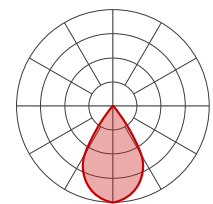

Low UGR < 10

Up to 700 lm/ft

Prism: 7", 14", 28"

3 Prism Colors

HLO: 1', 2', 3', 4'

PRECISION
SPECULAR PRISM

HLO

MATTE BLACK
PRISM

PRECISION
SPECULAR
PRISM

GRAPHITE PRISM

HLO

HLO
DIRECT/INDIRECT

HLO INDIRECT
PRISM DIRECT

Throughout: Mini Pivot HLO, Prism, Blanks, and Dot 1.5" modules mounted on Mini Pivot Surface on Grid Track with Corner connectors.
Inset: Surface on Grid mounted Mini Pivot Linear Prism fixtures with Corner connectors.

Mini Pivot - A **multitasking maven** that rules the grid.

Linx

ADJUSTABLE

Linx are pendant mounted and have a 60- to 180-degree movement range with 2-way, 3-way, and 4-way horizontal options.

2-way linx

3-way linx