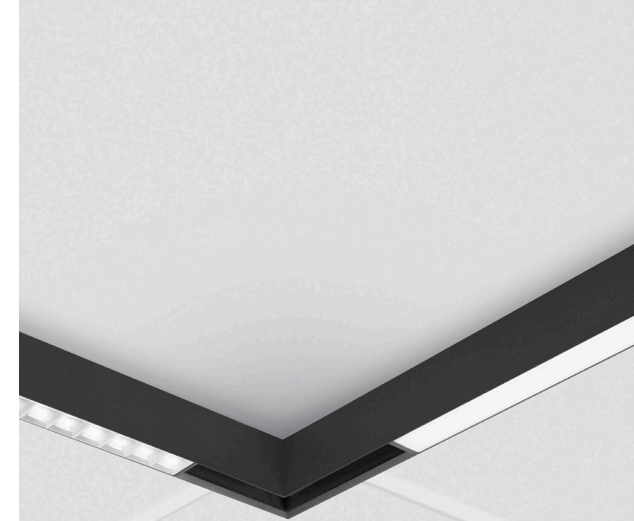

Linx & Corner Connectors

Direct, Direct/Indirect, Indirect

Fixed in position

PRISM, HLO

With the same crisp and clean aesthetic as its Mini Pivot Track counterpart, Mini Pivot Linear fixtures are track-free lighting units that can be used in conjunction with Mini Pivot Track modules in comprehensive lighting designs, or they can serve as lighting solutions on their own for applications requiring uniform and consistent lighting effects throughout a space. Recessed, surface, or pendant mounted, Mini Pivot Linear delivers direct light distribution with HLO (High-Efficiency Lambertian Optic) or Prism lensing options.

Mountings

RECESSED

Mini Pivot recessed is a small track system that doesn't take up much plenum or wall depth at just 1.5 inches, Mini Pivot recessed can be fitted into walls or ceilings with ease.

WALL TO CEILING

Mini Pivot Recessed Wall to Ceiling offers clean corners on the vertical plane.

SURFACE

Mini Pivot surface is a small scale track system that uses Corner connectors to join tracks, offering added flexibility for creating patterns.

SURFACE ON GRID

Mini Pivot Surface on Grid is a lock and clip system that can move with infinite rotation and angles. Compatible with Tegular and other traditional grid systems.

PENDANT

Mini Pivot pendant allows for your modules and tracks to be placed in direct and indirect direction, adding dimension to an overall lighting design.