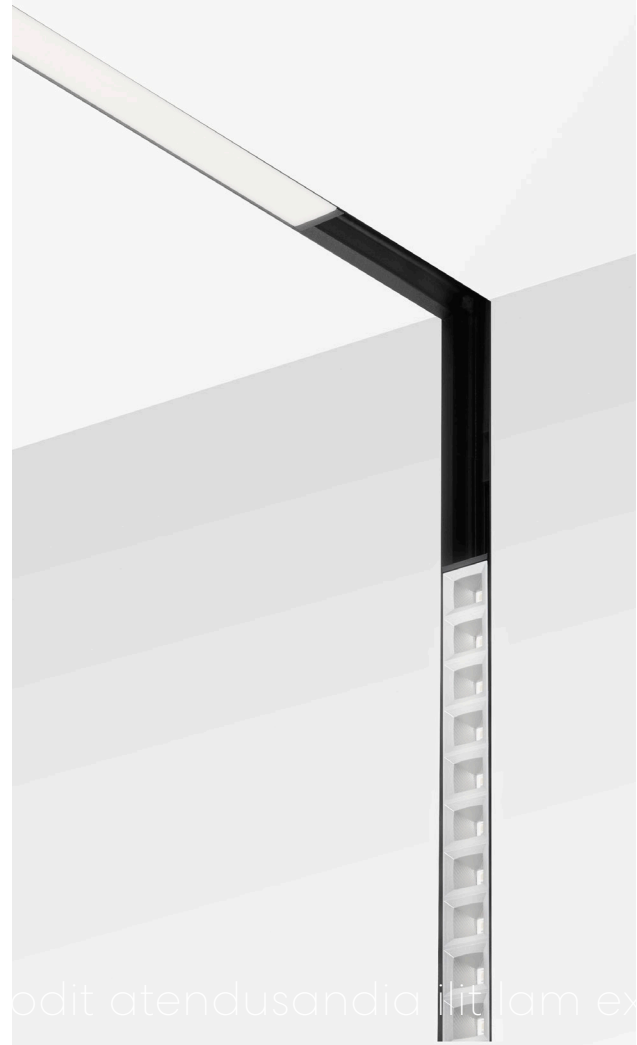

Linx & Corner Connectors

Direct, Direct/Indirect, Indirect

Fixed in position

PRISM, HLO

With the same crisp and clean aesthetic as its Mini Pivot Track counterpart, Mini Pivot Linear fixtures are track-free lighting units that can be used in conjunction with Mini Pivot Track modules in comprehensive lighting designs, or they can serve as lighting solutions on their own for applications requiring uniform and consistent lighting effects throughout a space. Recessed, surface, or pendant mounted, Mini Pivot Linear delivers direct light distribution with HLO (High-Efficiency Lambertian Optic) or Prism lensing options.

Mountings

RECESSED

Mini Pivot recessed is a small track system that doesn't take up much plenum or wall depth at just 1.5 inches, Mini Pivot recessed can be fitted into walls or ceilings with ease.

WALL TO CEILING

Mini Pivot Recessed Wall to Ceiling offers clean corners on the vertical plane.

SURFACE

Mini Pivot surface is a small scale track system that uses Corner connectors to join tracks, offering added flexibility for creating patterns.

SURFACE ON GRID

Mini Pivot Surface on Grid is a lock and clip system that can move with infinite rotation and angles. Compatible with Tegular and other traditional grid systems.

PENDANT

Mini Pivot pendant allows for your modules and tracks to be placed in direct and indirect direction, adding dimension to an overall lighting design.