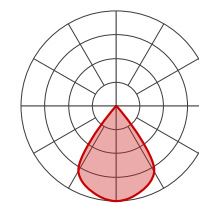

Low UGR < 10

Up to 700 lm/ft

Prism: 7", 14", 28"

3 Prism Colors

HLO: 1', 2', 3', 4'

PRECISION
SPECULAR PRISM

HLO

MATTE BLACK
PRISM

PRECISION
SPECULAR
PRISM

GRAPHITE PRISM

HLO

HLO
DIRECT/INDIRECT

HLO INDIRECT
PRISM DIRECT

Throughout: Mini Pivot HLO, Prism, Blanks, and Dot 1.5" modules mounted on Mini Pivot Surface on Grid Track with Corner connectors.
Inset: Surface on Grid mounted Mini Pivot Linear Prism fixtures with Corner connectors.

Mini Pivot - A **multitasking maven** that rules the grid.

Linx

ADJUSTABLE

Linx are pendant mounted and have a 60- to 180-degree movement range with 2-way, 3-way, and 4-way horizontal options.

2-way linx

3-way linx