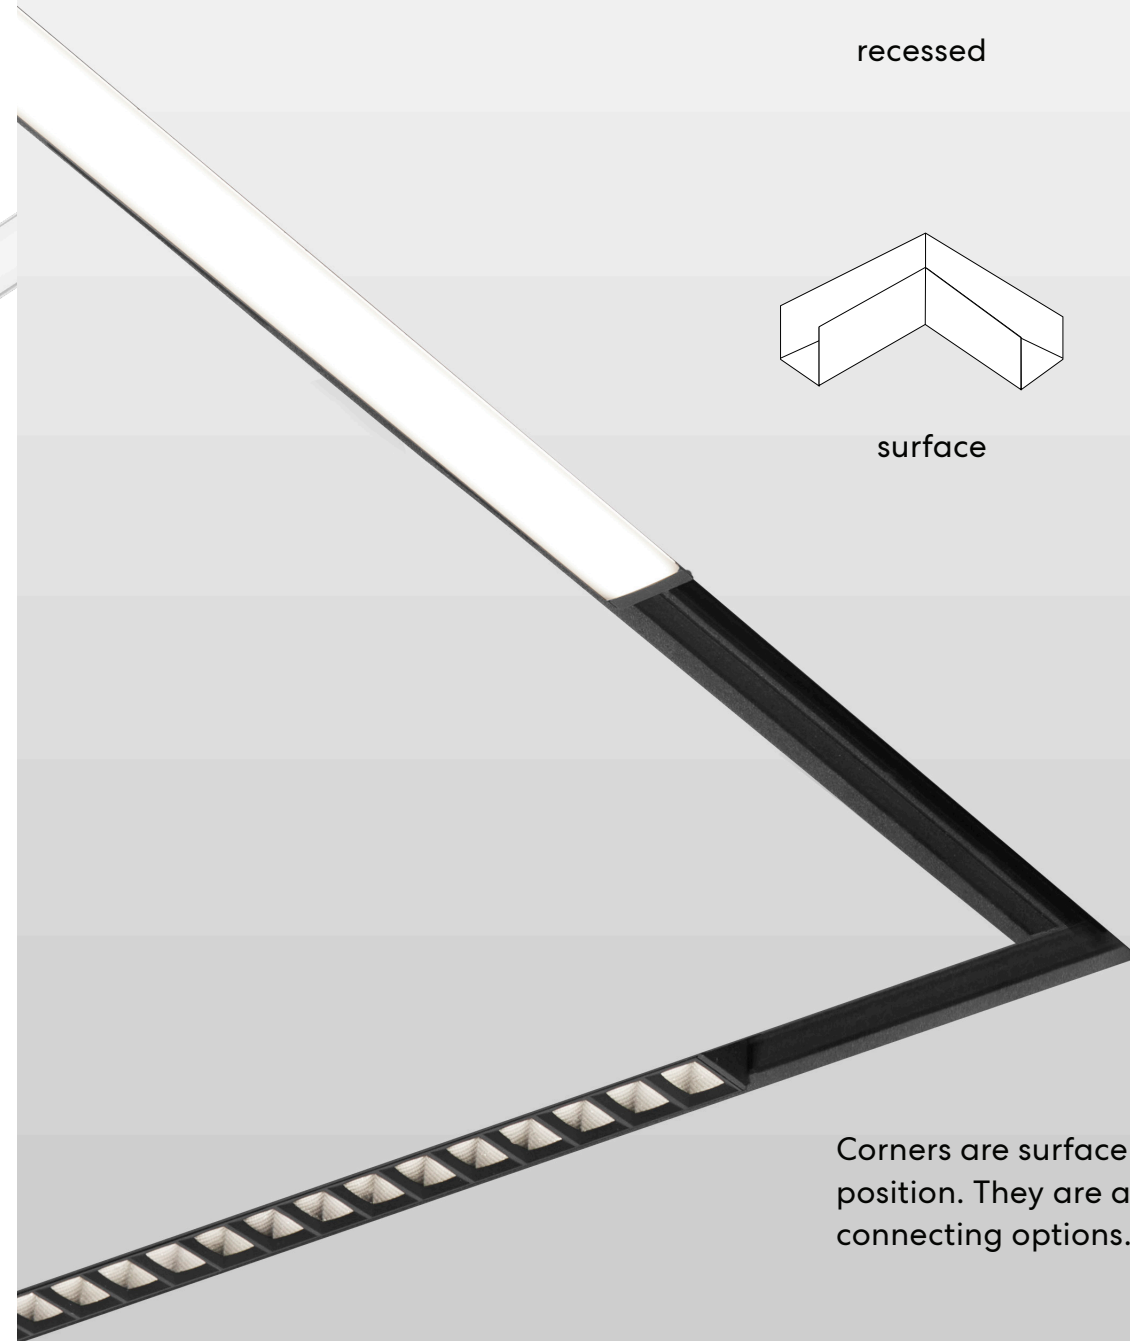

Mountings

RECESSED

Mini Pivot recessed is a small track system that doesn't take up much plenum or wall depth at just 1.5 inches, Mini Pivot recessed can be fitted into walls or ceilings with ease.

WALL TO CEILING

Mini Pivot Recessed Wall to Ceiling offers clean corners on the vertical plane.

SURFACE

Mini Pivot surface is a small scale track system that uses Corner connectors to join tracks, offering added flexibility for creating patterns.

Mini Pivot - A **multitasking maven** that rules the grid.

Linx

ADJUSTABLE

Linx are pendant mounted and have a 60- to 180-degree movement range with 2-way, 3-way, and 4-way horizontal options.

2-way linx

3-way linx

Corner

FIXED

recessed

recessed
wall to ceiling

surface

surface
wall to ceiling

Corners are surface mounted and fixed in position. They are available with 2-way connecting options.

Upper left to upper right: Pendant mounted Mini Pivot Linear HLO Pattern with 2-way, 3-way, and 4-way Linx connectors
Upper left: Mini Pivot Prism and Caret modules mounted on Mini Pivot Recessed Track
Upper right: Recessed mounted Mini Pivot Linear Prism/Blanks