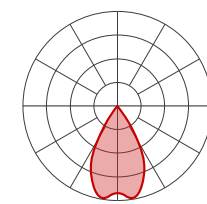

Low UGR < 10

Up to 700 lm/ft

Prism: 7", 14", 28"

3 Prism Colors

HLO: 1', 2', 3', 4'

PRECISION
SPECULAR PRISM

HLO

MATTE BLACK
PRISM

PRECISION
SPECULAR
PRISM

GRAPHITE PRISM

HLO

HLO
DIRECT/INDIRECT

HLO INDIRECT
PRISM DIRECT

Throughout: Mini Pivot HLO, Prism, Blanks, and Dot 1.5" modules mounted on Mini Pivot Surface on Grid Track with Corner connectors.
Inset: Surface on Grid mounted Mini Pivot Linear Prism fixtures with Corner connectors.

Mini Pivot - A **multitasking maven** that rules the grid.

Linx

ADJUSTABLE

Linx are pendant mounted and have a 60- to 180-degree movement range with 2-way, 3-way, and 4-way horizontal options.

2-way linx

3-way linx