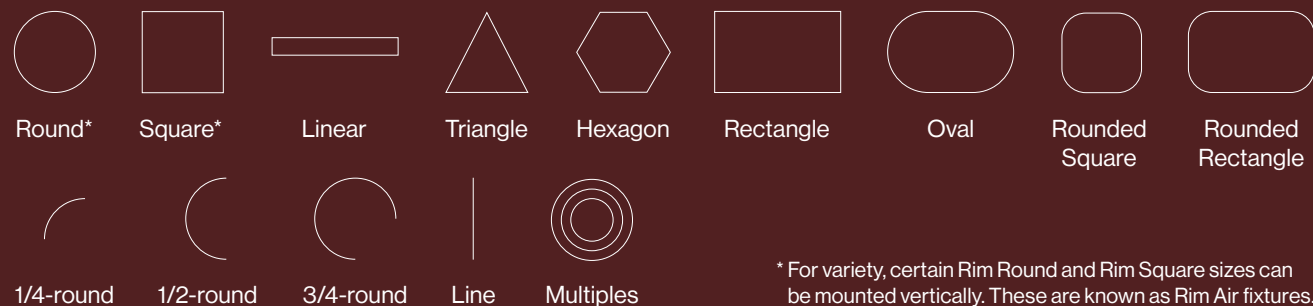

Versatility

Distribution

Inward
Outward

Mounting

Color temperatures

2700K 3000K 3500K 4000K

SOLA DUO QUADRO

Shapes

Color rendering options

90+

Size

Various

Finishes

Matte White Matte Black Custom RAL

* For variety, certain Rim Round and Rim Square sizes can be mounted vertically. These are known as Rim Air fixtures.

Rim

Optics & Performance

The shapes and sizes of luminaires determine which of the variety of lumen packages offered is the most suitable for any given customer.

All Rim shapes are equipped with optics that illuminate inward from their housing. Certain Rim Round and Rim Square sizes can illuminate outward as well. Rim uses only 90+ for Color Rendering Index (CRI) and is offered in Static White or with Tunable White, Duo or dim-to-warm, Sola solutions. For added impact, you can select an RGB+W solution in Quadro.

Lumen output ranges from 500 to 28 800 lumens, appropriate for quiet lighting effects to more dramatic impactful applications.

13
shapes

Up to

88 lm/w

Up to

90+ CRI

Chromawerx Sola,
Duo and Quadro

Distribution