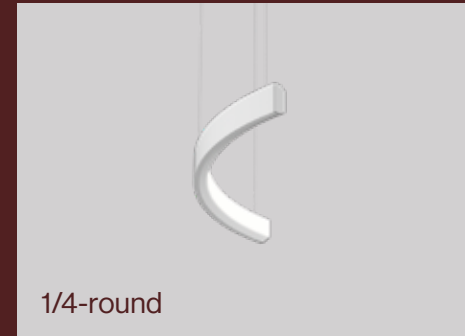

All standard Rim luminaires are equipped with LED arrays illuminating inward toward the center of the shapes they define, creating captivating luminous spaces. Contrastingly, certain Rim Round and Rim Square sizes are also available with LED arrays illuminating outward, offering additional opportunities to include shapes of luminous space in any given interior design.

Inward

Outward

Shapes

...And More

Rim Air adds a vertical focal point to this architectural staircase

Sizes and Shapes

The Rim family offers a plethora of geometric shape options to create the dramatic focal point and/or highlight the architectural flair of any space. Rim now has a shape pattern or system to suit the most minimal or pronounced design aspirations.