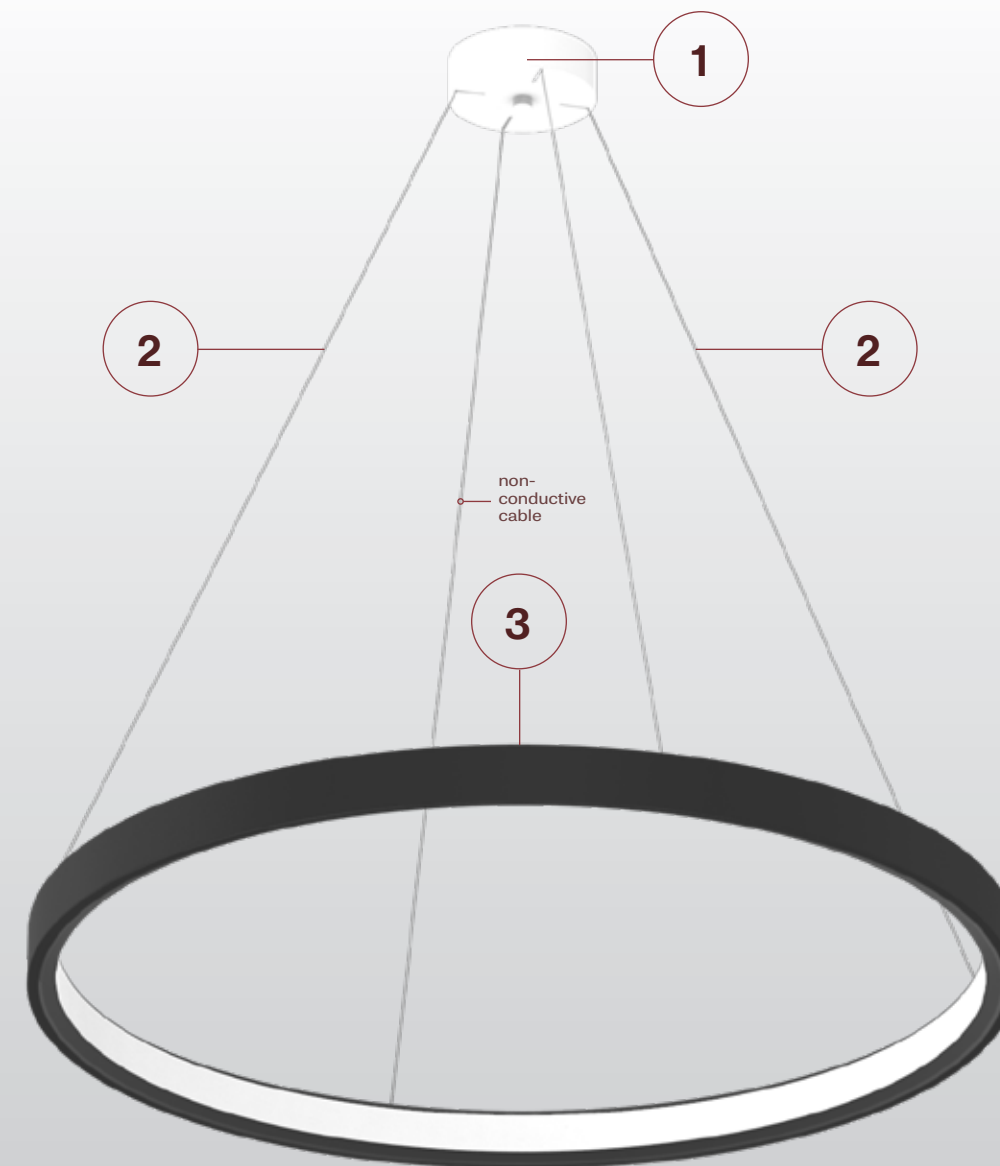

Power-over-Aircraft Cable

The integrated suspension and power-over-cable provides an elegant mounting arrangement without the familiar jacketed power cord. Current from the driver to the LED array flows through seven-strand galvanized copper conductors.

A dielectric polymer coating insulates the cable which is supported by insulated holders at ceiling and luminaire mounting plate. Our standard integrated power-over-cable supports all available dimming and control options without additional conductors.