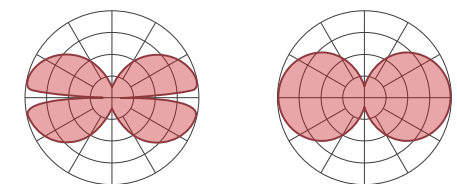

All Rim shapes are equipped with optics that illuminate inward from their housing. Certain Rim Round and Rim Square sizes can illuminate outward as well. Rim uses only 90+ for Color Rendering Index (CRI) and is offered in Static White or with Tunable White, Duo or dim-to-warm, Sola solutions. For added impact, you can select an RGB+W solution in Quadro.

Lumen output ranges from 500 to 28 800 lumens, appropriate for quiet lighting effects to more dramatic impactful applications.

13
shapes

Up to

88 lm/w

Up to

90+ CRI

Chromawerx Sola,
Duo and Quadro

Distribution

Inward

Outward

Shapes

...And More

Rim Air adds a vertical focal point to this architectural staircase

Sizes and Shapes

The Rim family offers a plethora of geometric shape options to create the dramatic focal point and/or highlight the architectural flair of any space. Rim now has a shape pattern or system to suit the most minimal or pronounced design aspirations.

13 + Shapes

Round	Square	Linear	Rectangle	Oval	Hexagon	Triangle	Rounded Square	Rounded Rectangle
								
Ø 2' Ø 3' Ø 4' Ø 5' Ø 6' Ø 8' Ø 10' Ø 12'	1' x 1' 2' x 2' 3' x 3' 4' x 4' 6' x 6' 8' x 8'	6" x 2' 6" x 4' 6" x 5' 6" x 6' 6" x 8' 6" x run	1' x 4' 2' x 4' 2' x 6' 2' x 8' 3' x 6' 4' x 8' 4' x 12' 6' x 12' 8' x 12'	2' x 6' 2' x 8' 2' x 12' 3' x 6' 3' x 8' 3' x 12' 4' x 8' 4' x 12'	2' side 3' side 4' side	2' side 3' side 4' side 5' side 6' side	3' x 3' 4' x 4' 6' x 6' 8' x 8' 12' x 12' 6' x 6' 8' x 8' 12' x 12'	3' x 6' 3' x 8' 3' x 12' 4' x 6' 4' x 8' 4' x 12' 8' x 12' 5' x 10' 5' x 12' 6' x 12' 8' x 10' 8' x 12'