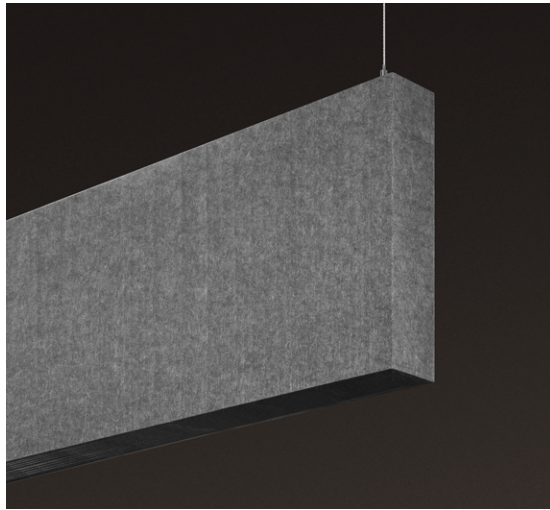

# SQUERO ACOUSTIX

PENDANT  
BLANK

## DESCRIPTION

The Squero Acoustix Blank offers the same great construction as the lit Squero Acoustix. It acts as additional sound absorption to add acoustical performance without over lighting the space and not compromising architectural aesthetics.