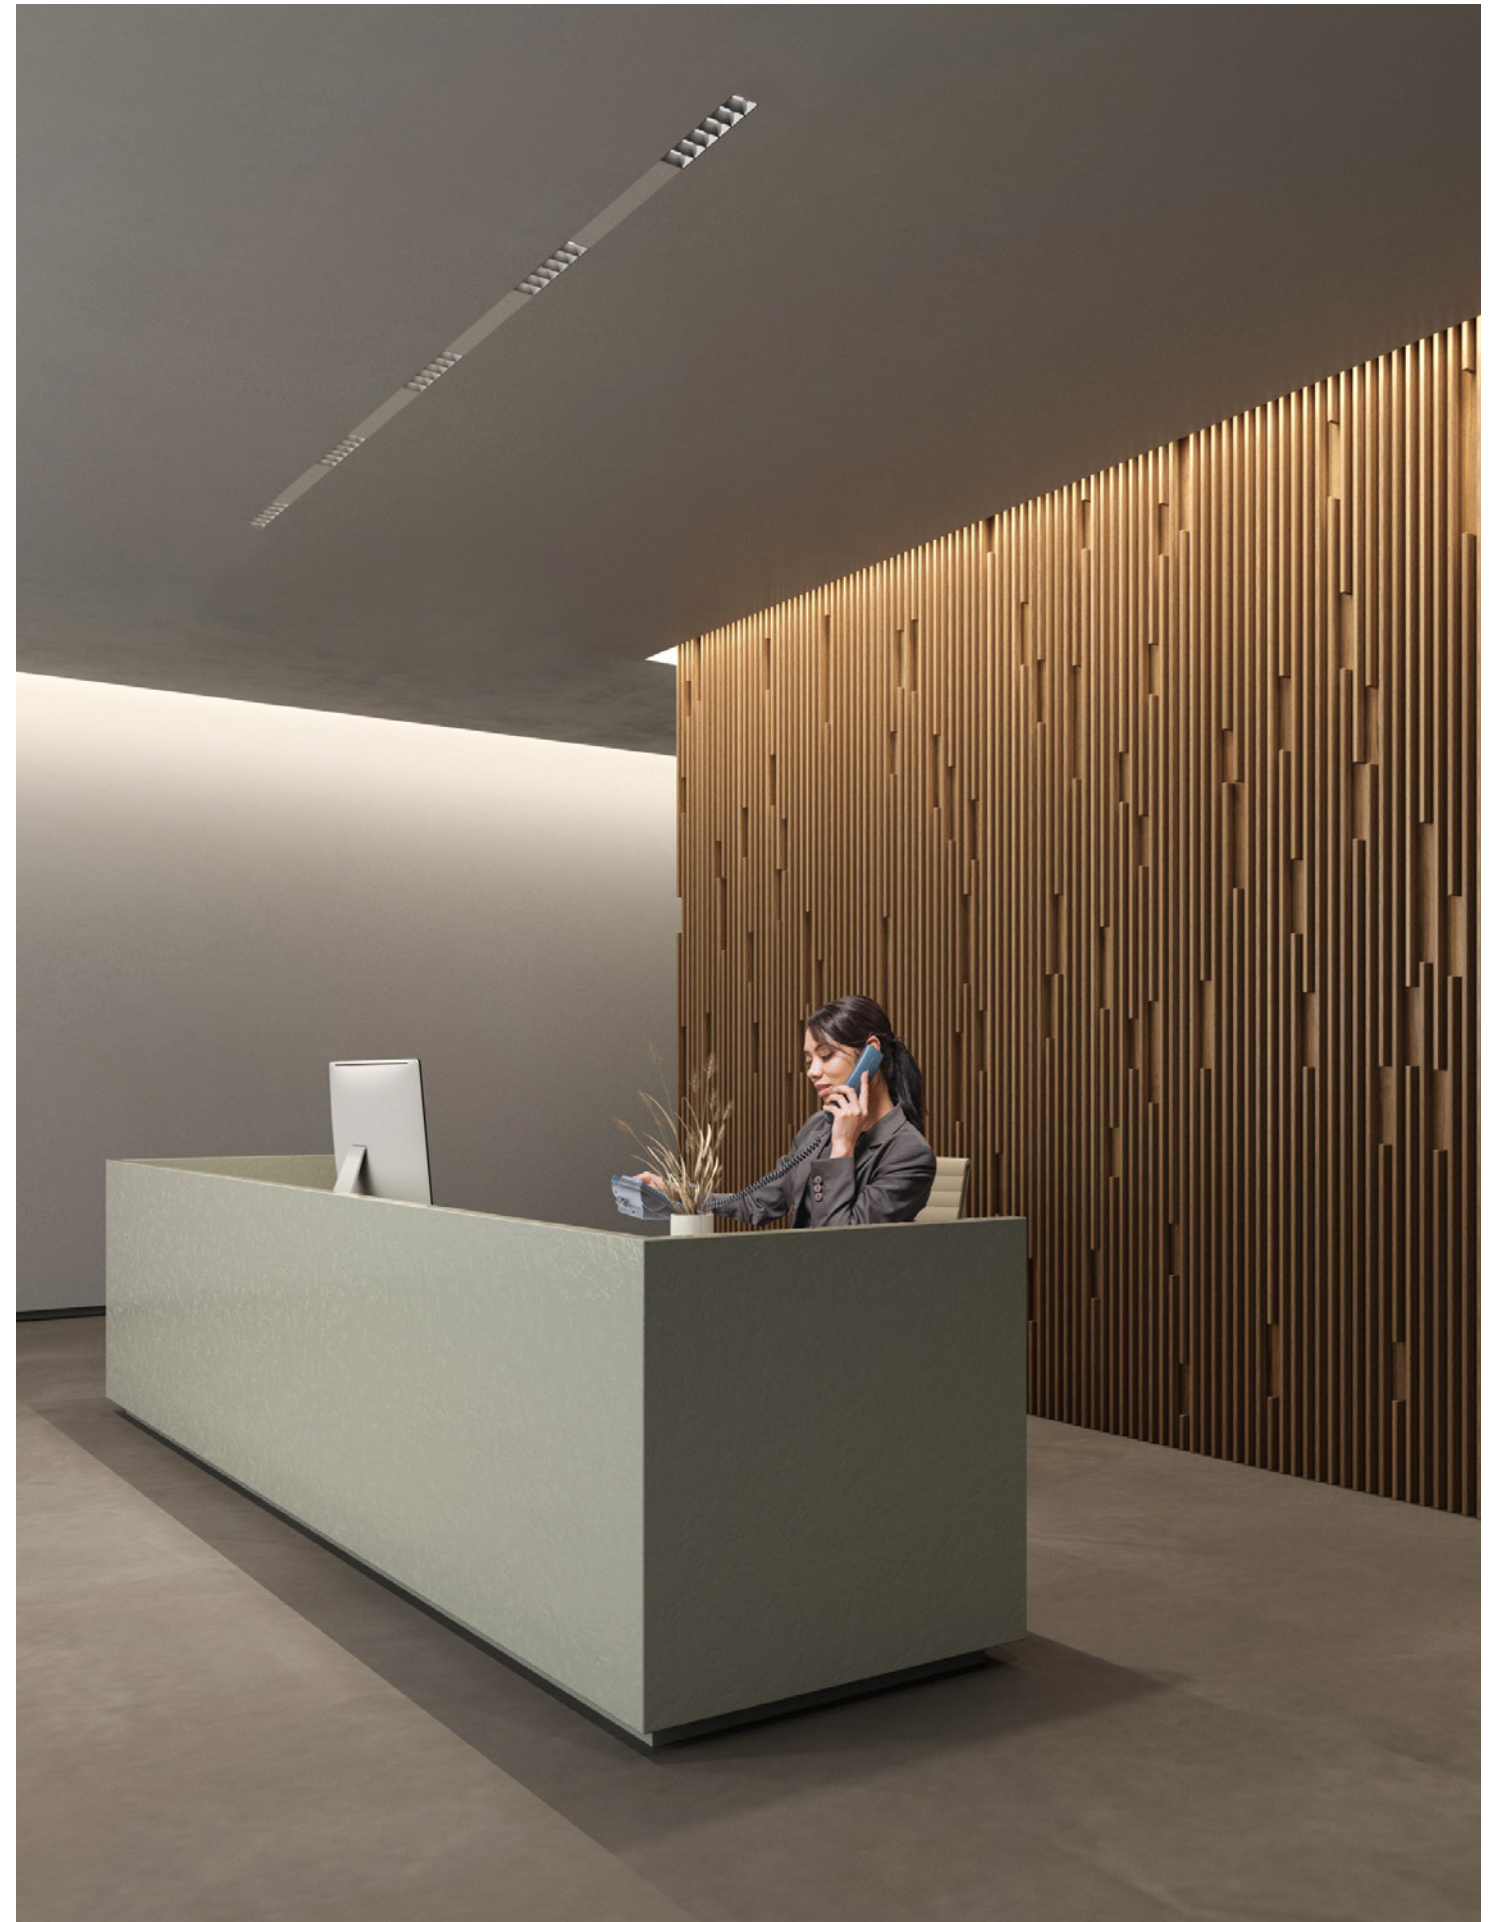

Ubik Perimeter

Performance

Ubik Perimeter with its small aperture (2.5") can yield big and distinct results. Level, shallow, and deep-recessed housing options provide for dramatic, softer, or subtle looks respectively. Use parabolic louvers to add a subtle scalloping architectural effect emphasizing wall texture, or benefit from our HLO (High-Efficiency Lambertian Optic) and its smooth perimeter expression.

Up to

1200 lm/ft

Up to

129 lm/W