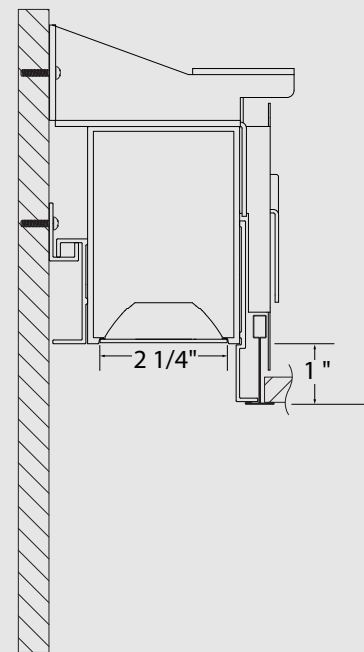

Ubik Perimeter Shallow