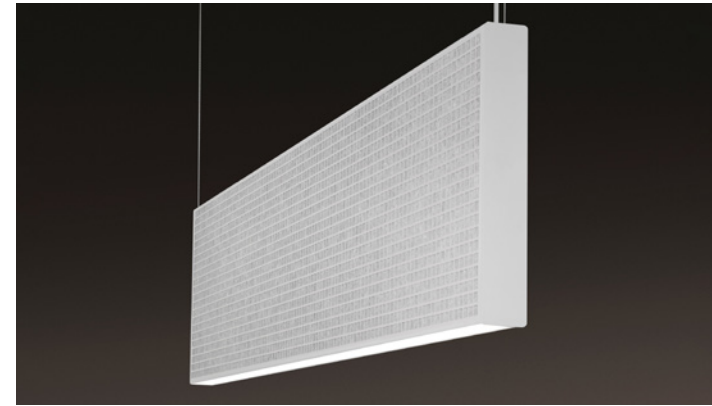

Lumenwerx solutions

Lumenwerx continues to expand, offering you more lighting solutions with the goal of bringing you the best luminaires in performance, technology, and style for your design needs.

Audia

Find more at
lumenwerx.com