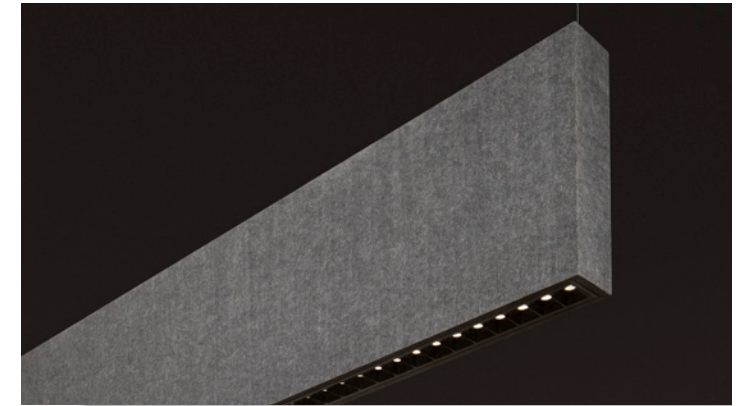

Acoustix Family (Squero acoustix)