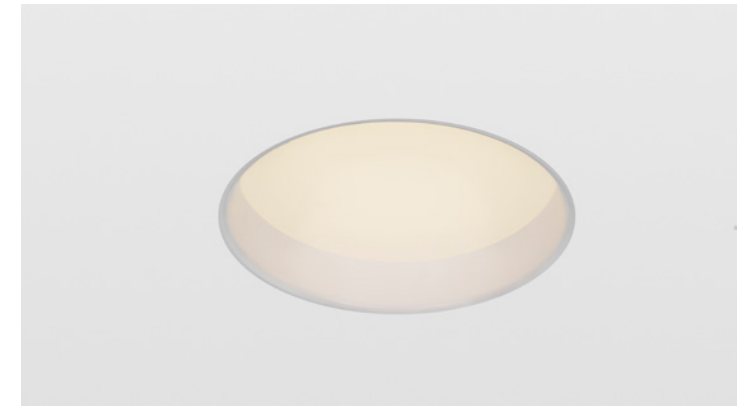

Lumenwerx solutions

Lumenwerx continues to expand, offering you more lighting solutions with the goal of bringing you the best luminaires in performance, technology, and style for your design needs.

Pop family

Find more at
lumenwerx.com