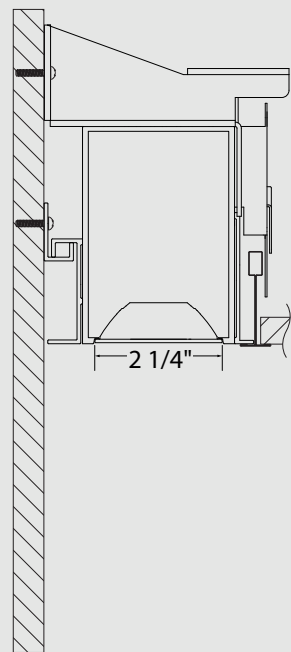

Ubik Perimeter

Construction

Ubik Perimeter is designed to offer lines of light that are seamless even at section transitions and corner junctions. The fixture can be mounted in a variety of ceiling systems (gypsum, t-bar, Armstrong TechZone, etc.), and for each option, the driver is positioned to be accessed from below the ceiling.

Ubik Perimeter HLO

Mounting positions

Ubik Perimeter Leveled