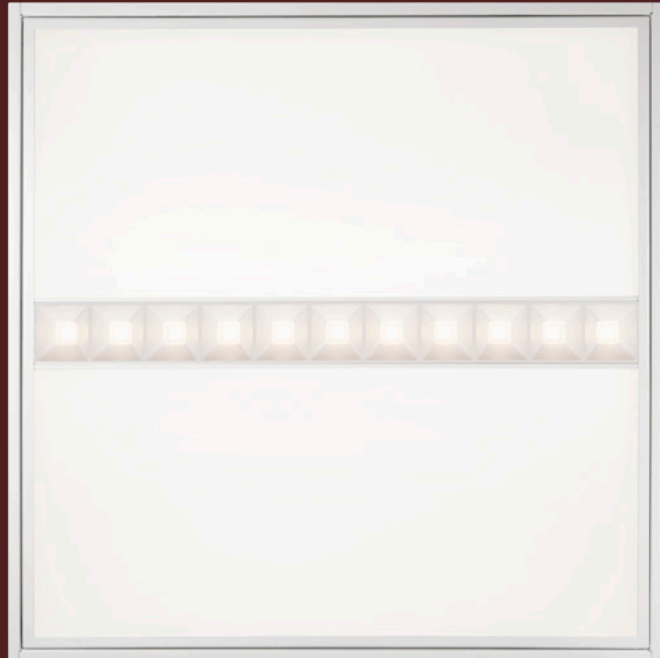

Meet the family

(continued)

Architectural Troffer

Sophistication in a square

Add visual comfort and reduce glare with Ubik Troffer, offered with centered parabolic louvers and side lenses that provide indirect, reflected, soft diffused distribution using Tri-flect technology.

2x2