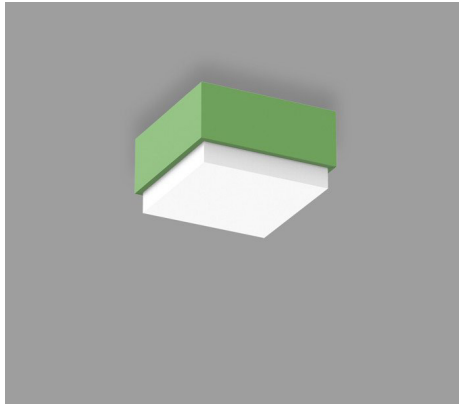

Square Pendant 48" 2H

Round Pendant 48" 3H

Square Surface 48" 2H

Find more at
lumenwerx.com

Pop Color

Pop Color is a robust lighting solution offered in pendant and surface mount options, and in direct and indirect distributions. Pop Color also comes in a variety of sizes and configurations. For Pop Color Round, there are 32 different direct distribution configurations and 26 direct/indirect variations. Pop Color Square comes in 18 direct distribution configurations and 12 direct/indirect variations. See our website for the full product offering.

Square Surface 12" 2D

Round Pendant 12" Flush

Shape	Colors	Size	Lens Option				Distribution	Mounting	
Round		12"	Flush	Drop 1"	Drop 2"	-	-	Direct	Pendant, surface
		24"				Drop 3"	Drop 4"	Direct, Direct/Indirect	
		36"		-	-	-	-		
		48"		-	-	-	-		
Square		12" x 12"	Flush	Drop 1"	Drop 2"	-	-	Direct	Pendant, surface
		24" x 24"				Drop 3"	Drop 4"	Direct, Direct/Indirect	
		48" x 48"		-	-	-	-		