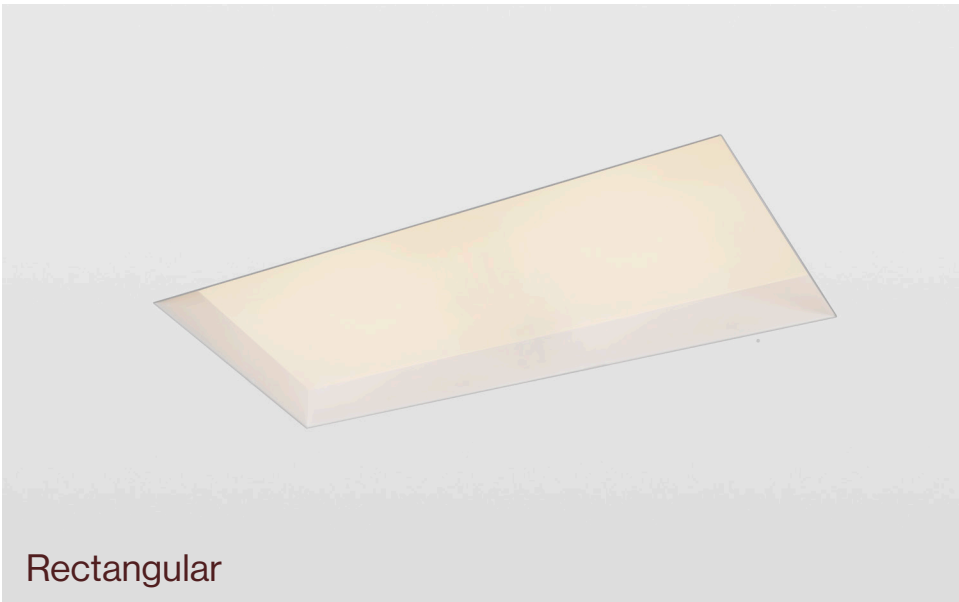

Pop

Recessed Regressed

LUMENWERX

Pop Recessed

Regressed

Pop Recessed Regressed is an extension of Lumenwerx's Pop family with some added features. These luminaires can shine as a standalone family or be part of a playful light composition amid other Pop fixtures. They come in square, rectangular, and round shapes, ranging in size, from 6" x 6" to those with a 48" diameter. All family members feature Unity Pointed (UP) technology allowing for lens brightness uniformity across all shapes and sizes within the same lumen output. With so many choices, the creative possibilities are endless.

- Up to 116 lm/W
- 2-inch regressed lens
- Uniform lens brightness across family (UP technology)
- 14 sizes available

-
- Pop Recessed Regressed family meets the WELL building standard for UGR of <19 in all available lumen packages
 - PoE and BIOS technology available

Pop Recessed Regressed, Square
Pop Recessed Regressed, Rectangular

Mount
Pop Recessed
Regressed side
by side to create
visual interest.

Sizes and Shapes

With three shapes and 14 sizes, Pop Recessed Regressed offers stylish geometric forms with excellent lighting performance to accentuate a wide range of architectural spaces, from offices to retail, health care, and hospitality establishments. For a fresh indoor environment, the Pop Recessed Regressed family, with its clean lines and bright tones, is a fitting solution.

Round

Square

Rectangular

Pop Recessed Regressed, Square, 2' x 2'

Performance

This luminaire family can address different ceiling heights with solutions ranging from 220 lumens in a 6" x 6" fixture to 18 000 lumens in a 4' x 4' option.