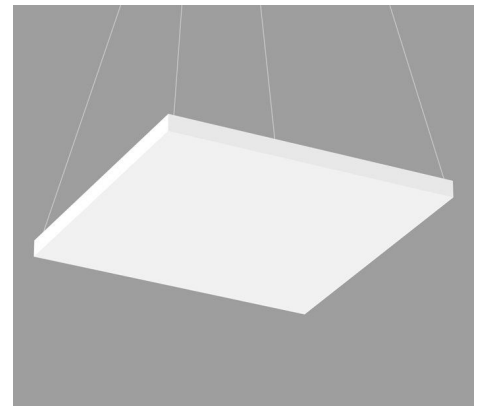

Shape	Size	Lens Height Option		Distribution	Mounting
Round	12"	3.5"	-	Direct	Pendant, surface
	24"		5"	Direct, Direct/Indirect	
	36"		5"		
	48"		-		
Square	12" x 12"	2.5"	-	Direct	Pendant, surface
	24" x 24"		5"	Direct, Direct/Indirect	
	48" x 48"		-		

Round Pendant 12" 3H

Round Wall 12" 3H

Square Surface 12" 2H

Round Surface 24" 3H

Square Pendant 24" 5H

Round Wall 24" 5H

Square Surface 24" 2H

Round Surface 36" 5H

Square Pendant 48" 2H

Round Pendant 48" 3H

Square Surface 48" 2H

Find more at
lumenwerx.com

Pop Color

Pop Color is a robust lighting solution offered in pendant and surface mount options, and in direct and indirect distributions. Pop Color also comes in a variety of sizes and configurations. For Pop Color Round, there are 32 different direct distribution configurations and 26 direct/indirect variations. Pop Color Square comes in 18 direct distribution configurations and 12 direct/indirect variations. See our website for the full product offering.