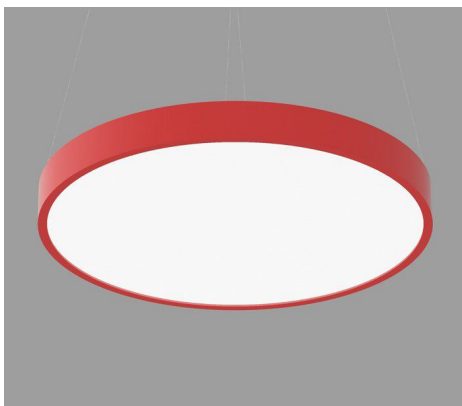

Square Surface 12" 2D

Round Pendant 12" Flush

Shape	Colors	Size	Lens Option				Distribution	Mounting	
Round		12"	Flush	Drop 1"	Drop 2"	-	-	Direct	Pendant, surface
		24"				Drop 3"	Drop 4"	Direct, Direct/Indirect	
		36"		-	-	-	-		
		48"		-	-	-	-		
Square		12" x 12"	Flush	Drop 1"	Drop 2"	-	-	Direct	Pendant, surface
		24" x 24"				Drop 3"	Drop 4"	Direct, Direct/Indirect	
		48" x 48"		-	-	-	-		

Round Pendant 12" 1D

Square Surface 12" Flush

Round Surface 24" 4D

Round Pendant 24" 3D

Square Pendant 24" 2D

Square Surface 24" 4D

Round Surface 36" 1D

Round Pendant 36" 2D

Round Surface 36" 3D

Round Pendant 48" Flush

Square Surface 48" Flush

Find more at
lumenwerx.com

Pop Recessed

Pop Recessed is available with direct distribution for recessed mounting and is suitable for drywall and grid installation. Pop Recessed Round comes in four sizes, while Pop Recessed Square is available in nine variations. See our website for the full product offering.