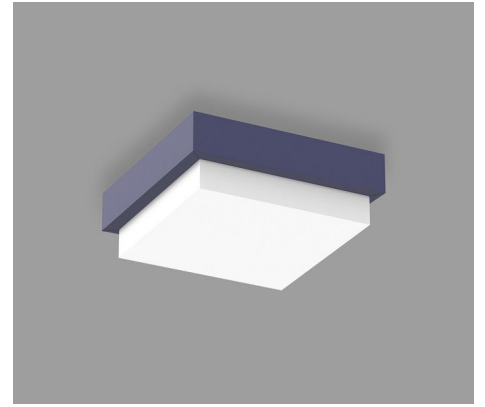

Square Surface 12" 2D

Round Pendant 12" Flush

Shape	Colors	Size	Lens Option				Distribution	Mounting	
Round		12"	Flush	Drop 1"	Drop 2"	-	-	Direct	Pendant, surface
		24"				Drop 3"	Drop 4"	Direct, Direct/Indirect	
		36"		-	-	-	-		
		48"		-	-	-	-		
Square		12" x 12"	Flush	Drop 1"	Drop 2"	-	-	Direct	Pendant, surface
		24" x 24"				Drop 3"	Drop 4"	Direct, Direct/Indirect	
		48" x 48"		-	-	-	-		

Round Pendant 12" 1D

Square Surface 12" Flush

Round Surface 24" 4D

Round Pendant 24" 3D

Square Pendant 24" 2D

Square Surface 24" 4D

Round Surface 36" 1D

Round Pendant 36" 2D

Round Surface 36" 3D

Round Pendant 48" Flush

Square Surface 48" Flush

Find more at
lumenwerx.com

Pop Recessed

Pop Recessed is available with direct distribution for recessed mounting and is suitable for drywall and grid installation. Pop Recessed Round comes in four sizes, while Pop Recessed Square is available in nine variations. See our website for the full product offering.