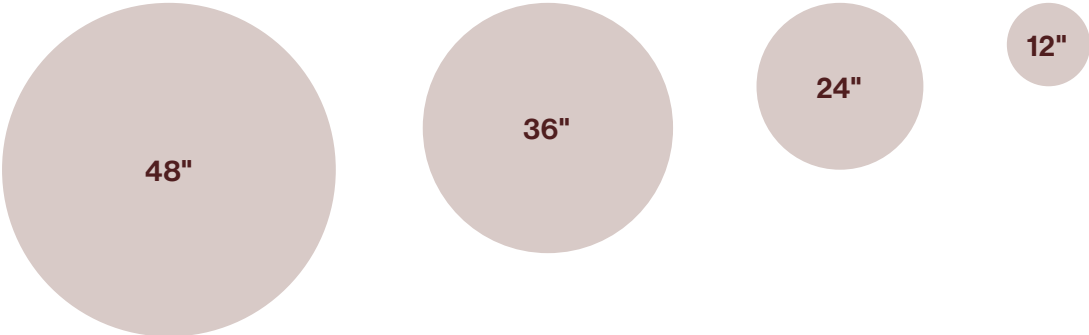

Pop

Recessed Regressed

LUMENWERX

Pop Recessed

Regressed

Pop Recessed Regressed is an extension of Lumenwerx's Pop family with some added features. These luminaires can shine as a standalone family or be part of a playful light composition amid other Pop fixtures. They come in square, rectangular, and round shapes, ranging in size, from 6" x 6" to those with a 48" diameter. All family members feature Unity Pointed (UP) technology allowing for lens brightness uniformity across all shapes and sizes within the same lumen output. With so many choices, the creative possibilities are endless.

- Up to 116 lm/W
- 2-inch regressed lens
- Uniform lens brightness across family (UP technology)
- 14 sizes available

-
- Pop Recessed Regressed family meets the WELL building standard for UGR of <19 in all available lumen packages
 - PoE and BIOS technology available

Pop Recessed Regressed, Square
Pop Recessed Regressed, Rectangular

Mount
Pop Recessed
Regressed side
by side to create
visual interest.

Sizes and Shapes

With three shapes and 14 sizes, Pop Recessed Regressed offers stylish geometric forms with excellent lighting performance to accentuate a wide range of architectural spaces, from offices to retail, health care, and hospitality establishments. For a fresh indoor environment, the Pop Recessed Regressed family, with its clean lines and bright tones, is a fitting solution.

Round

Square

Rectangular

Pop Recessed Regressed, Square, 2' x 2'

Performance

This luminaire family can address different ceiling heights with solutions ranging from 220 lumens in a 6" x 6" fixture to 18 000 lumens in a 4' x 4' option.