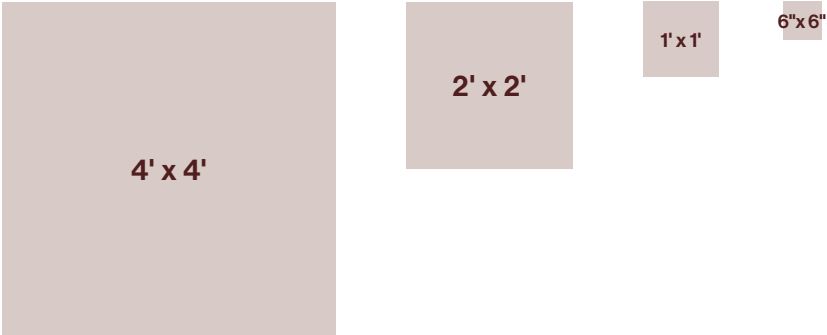

Pop Recessed Regressed, Square
Pop Recessed Regressed, Rectangular

Mount
Pop Recessed
Regressed side
by side to create
visual interest.

Sizes and Shapes

With three shapes and 14 sizes, Pop Recessed Regressed offers stylish geometric forms with excellent lighting performance to accentuate a wide range of architectural spaces, from offices to retail, health care, and hospitality establishments. For a fresh indoor environment, the Pop Recessed Regressed family, with its clean lines and bright tones, is a fitting solution.

Round

Square

Rectangular

Pop Recessed Regressed, Square, 2' x 2'

Performance

This luminaire family can address different ceiling heights with solutions ranging from 220 lumens in a 6" x 6" fixture to 18 000 lumens in a 4' x 4' option.