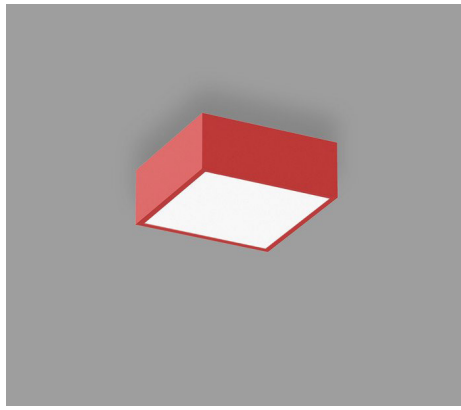

Square Surface 12" Flush