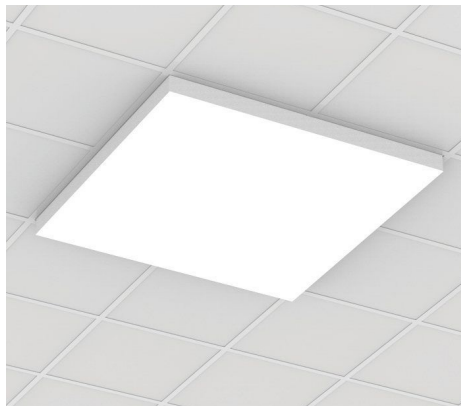

Recessed Square 48" 2D

Find more at
lumenwerx.com