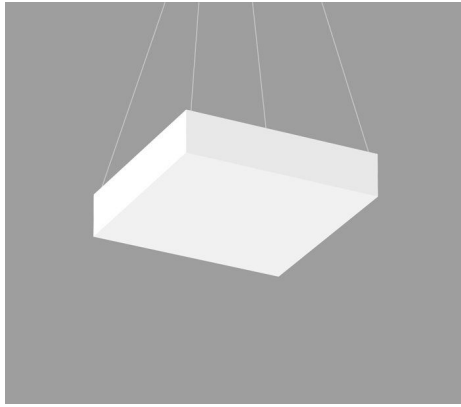

Shape	Size	Lens Height Option		Distribution	Mounting
Round	12"	3.5"	-	Direct	Pendant, surface
	24"		5"	Direct, Direct/Indirect	
	36"		5"		
	48"		-		
Square	12" x 12"	2.5"	-	Direct	Pendant, surface
	24" x 24"		5"	Direct, Direct/Indirect	
	48" x 48"		-		

Round Pendant 12" 3H

Round Wall 12" 3H

Square Surface 12" 2H

Round Surface 24" 3H

Square Pendant 24" 5H

Round Wall 24" 5H

Square Surface 24" 2H

Round Surface 36" 5H

Square Pendant 48" 2H

Round Pendant 48" 3H

Square Surface 48" 2H

Find more at
lumenwerx.com

Pop Color

Pop Color is a robust lighting solution offered in pendant and surface mount options, and in direct and indirect distributions. Pop Color also comes in a variety of sizes and configurations. For Pop Color Round, there are 32 different direct distribution configurations and 26 direct/indirect variations. Pop Color Square comes in 18 direct distribution configurations and 12 direct/indirect variations. See our website for the full product offering.