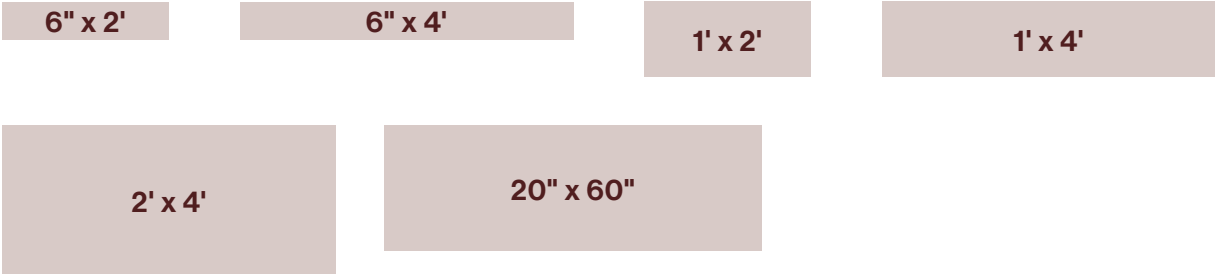

Pop Recessed Regressed, Square
Pop Recessed Regressed, Rectangular

Mount
Pop Recessed
Regressed side
by side to create
visual interest.

Sizes and Shapes

With three shapes and 14 sizes, Pop Recessed Regressed offers stylish geometric forms with excellent lighting performance to accentuate a wide range of architectural spaces, from offices to retail, health care, and hospitality establishments. For a fresh indoor environment, the Pop Recessed Regressed family, with its clean lines and bright tones, is a fitting solution.

Round

Square

Rectangular

Pop Recessed Regressed, Square, 2' x 2'

Performance

This luminaire family can address different ceiling heights with solutions ranging from 220 lumens in a 6" x 6" fixture to 18 000 lumens in a 4' x 4' option.