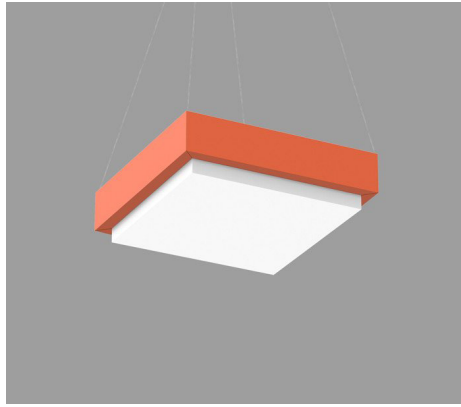

Square Surface 12" 2D

Round Pendant 12" Flush

Shape	Colors	Size	Lens Option				Distribution	Mounting	
Round		12"	Flush	Drop 1"	Drop 2"	-	-	Direct	Pendant, surface
		24"				Drop 3"	Drop 4"	Direct, Direct/Indirect	
		36"		-	-	-	-		
		48"		-	-	-	-		
Square		12" x 12"	Flush	Drop 1"	Drop 2"	-	-	Direct	Pendant, surface
		24" x 24"				Drop 3"	Drop 4"	Direct, Direct/Indirect	
		48" x 48"		-	-	-	-		

Round Pendant 12" 1D

Square Surface 12" Flush

Round Surface 24" 4D

Round Pendant 24" 3D

Square Pendant 24" 2D

Square Surface 24" 4D

Round Surface 36" 1D

Round Pendant 36" 2D

Round Surface 36" 3D

Round Pendant 48" Flush

Square Surface 48" Flush

Find more at
lumenwerx.com

Pop Recessed

Pop Recessed is available with direct distribution for recessed mounting and is suitable for drywall and grid installation. Pop Recessed Round comes in four sizes, while Pop Recessed Square is available in nine variations. See our website for the full product offering.